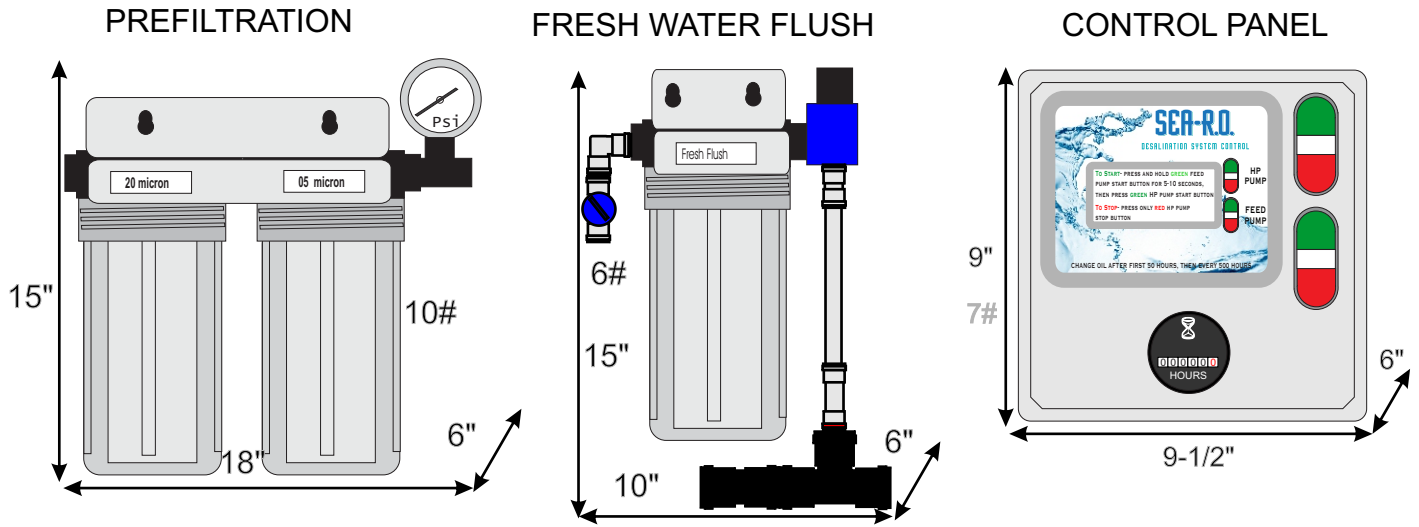

Sea-R.O. Component Dimensions and Weight

Nautilus NS800 Watermaker