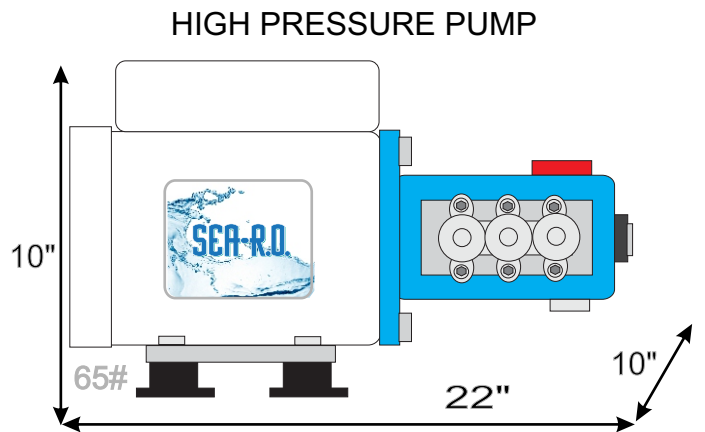

Sea-R.O. Component Dimensions and Weight

Nautilus NS800 Watermaker