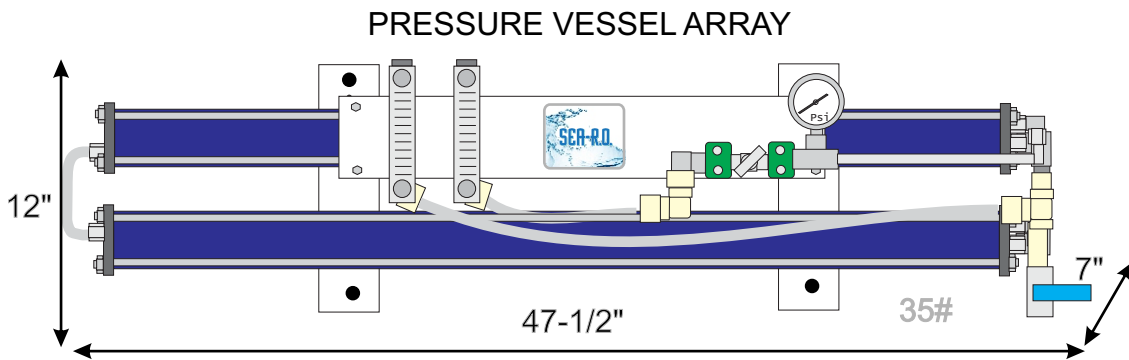

Sea-R.O. Component Dimensions and Weight

Nautilus NS800 Watermaker