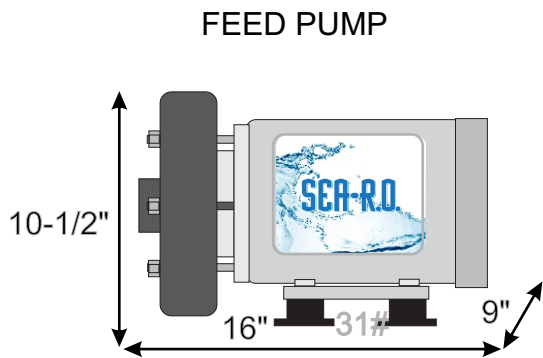

Sea-R.O. Component Dimensions and Weight

Nautilus NS800 Watermaker