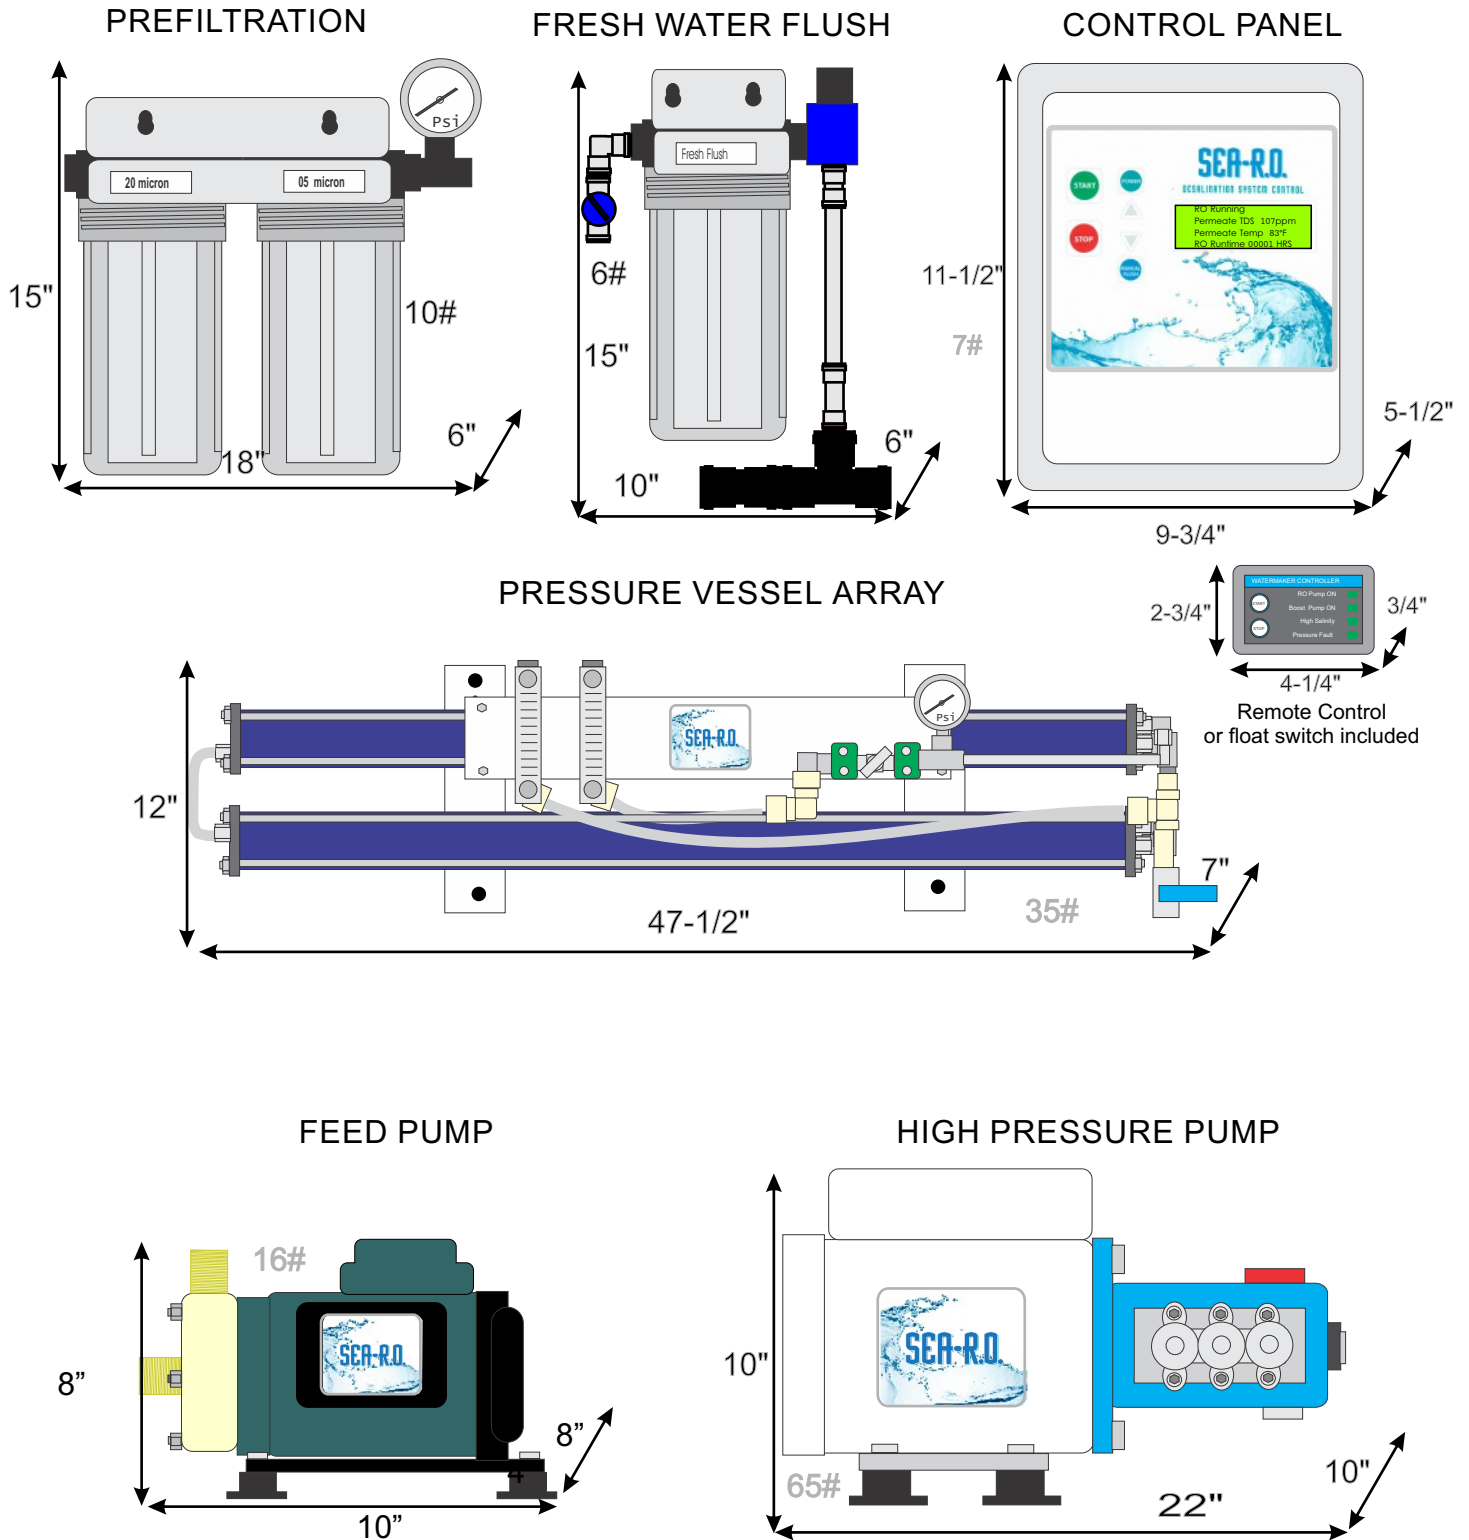

Sea-R.O. Component Dimensions and Weight

Amphibian AM1200 Watermaker