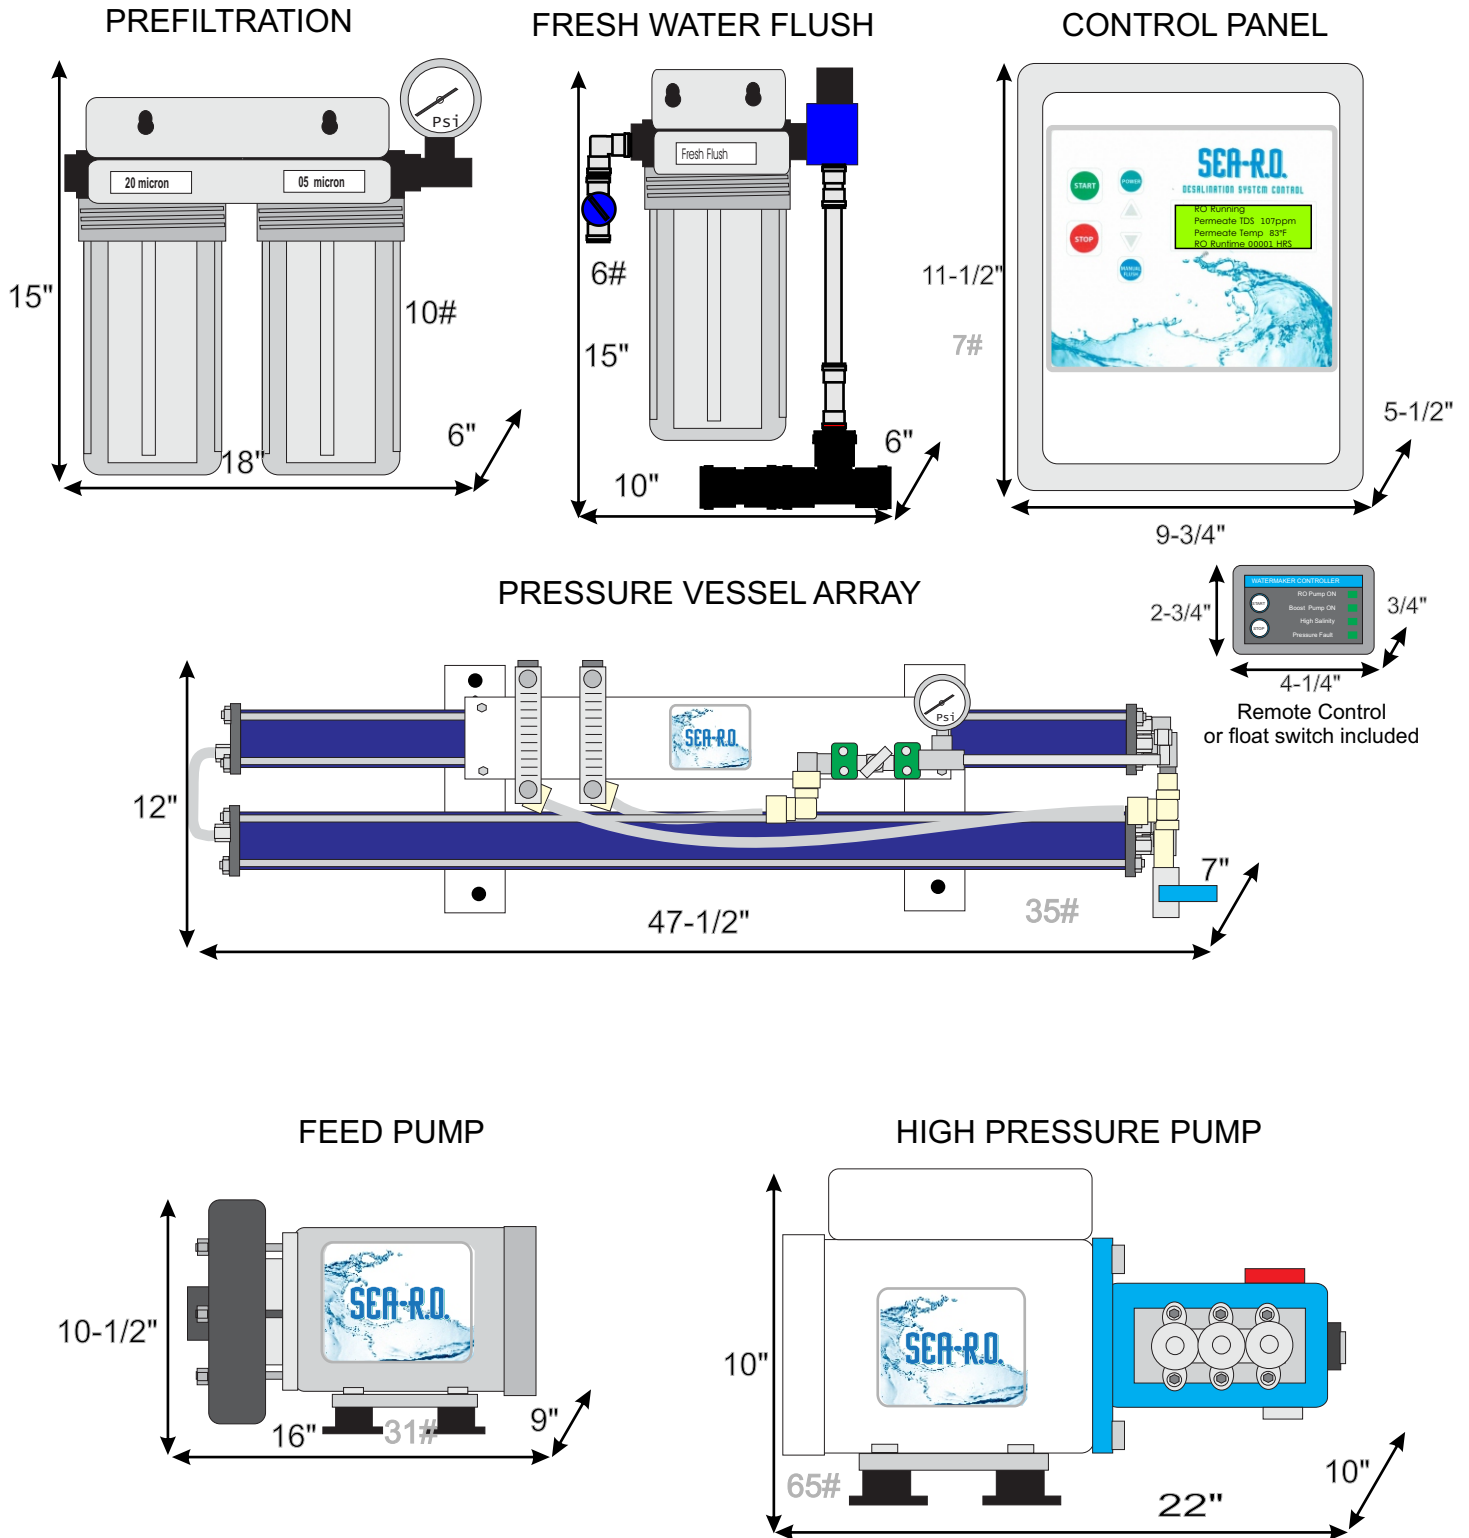

# Sea-R.O. Component Dimensions and Weight

## Amphibian AM1200 Watermaker