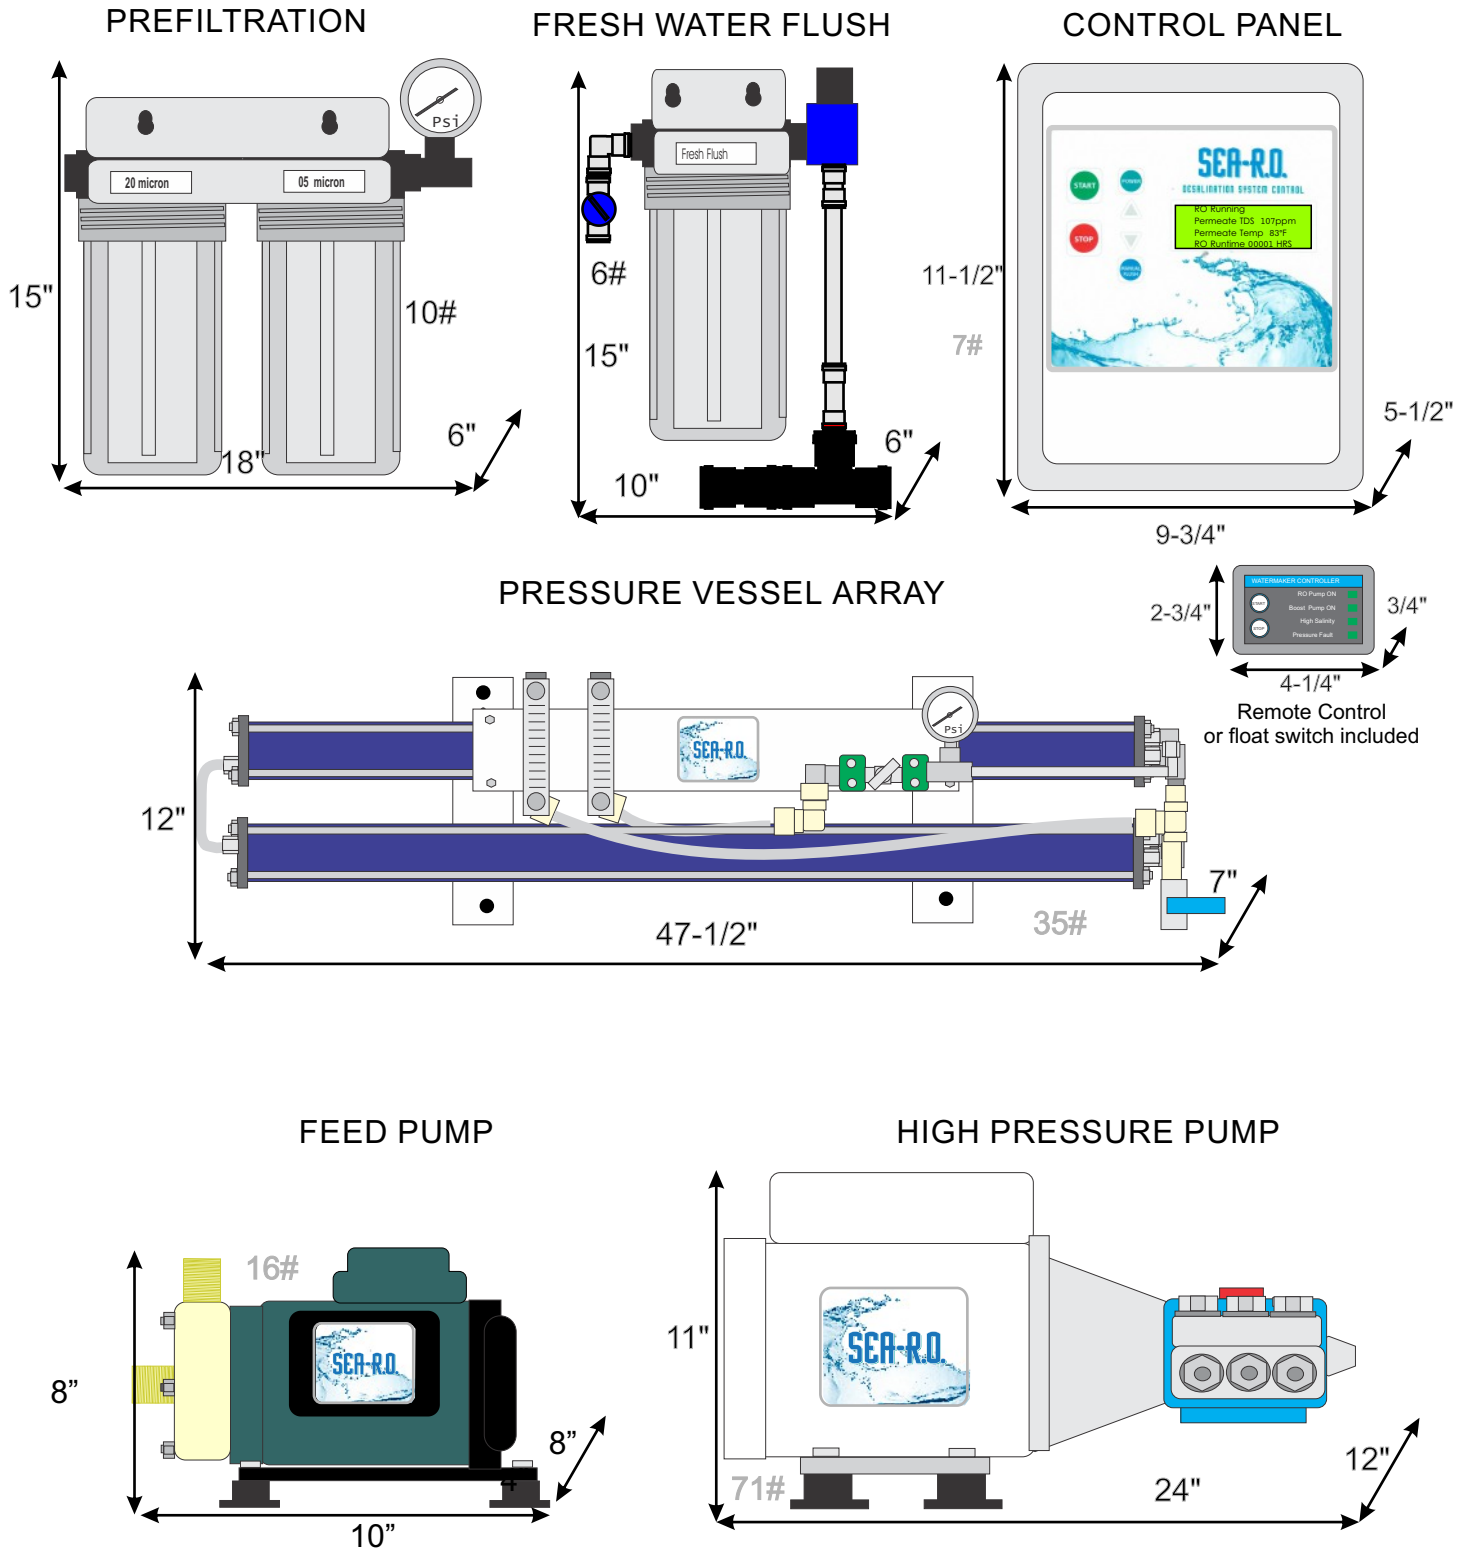

Sea-R.O. Component Dimensions and Weight

Amphibian AM1200CD Watermaker