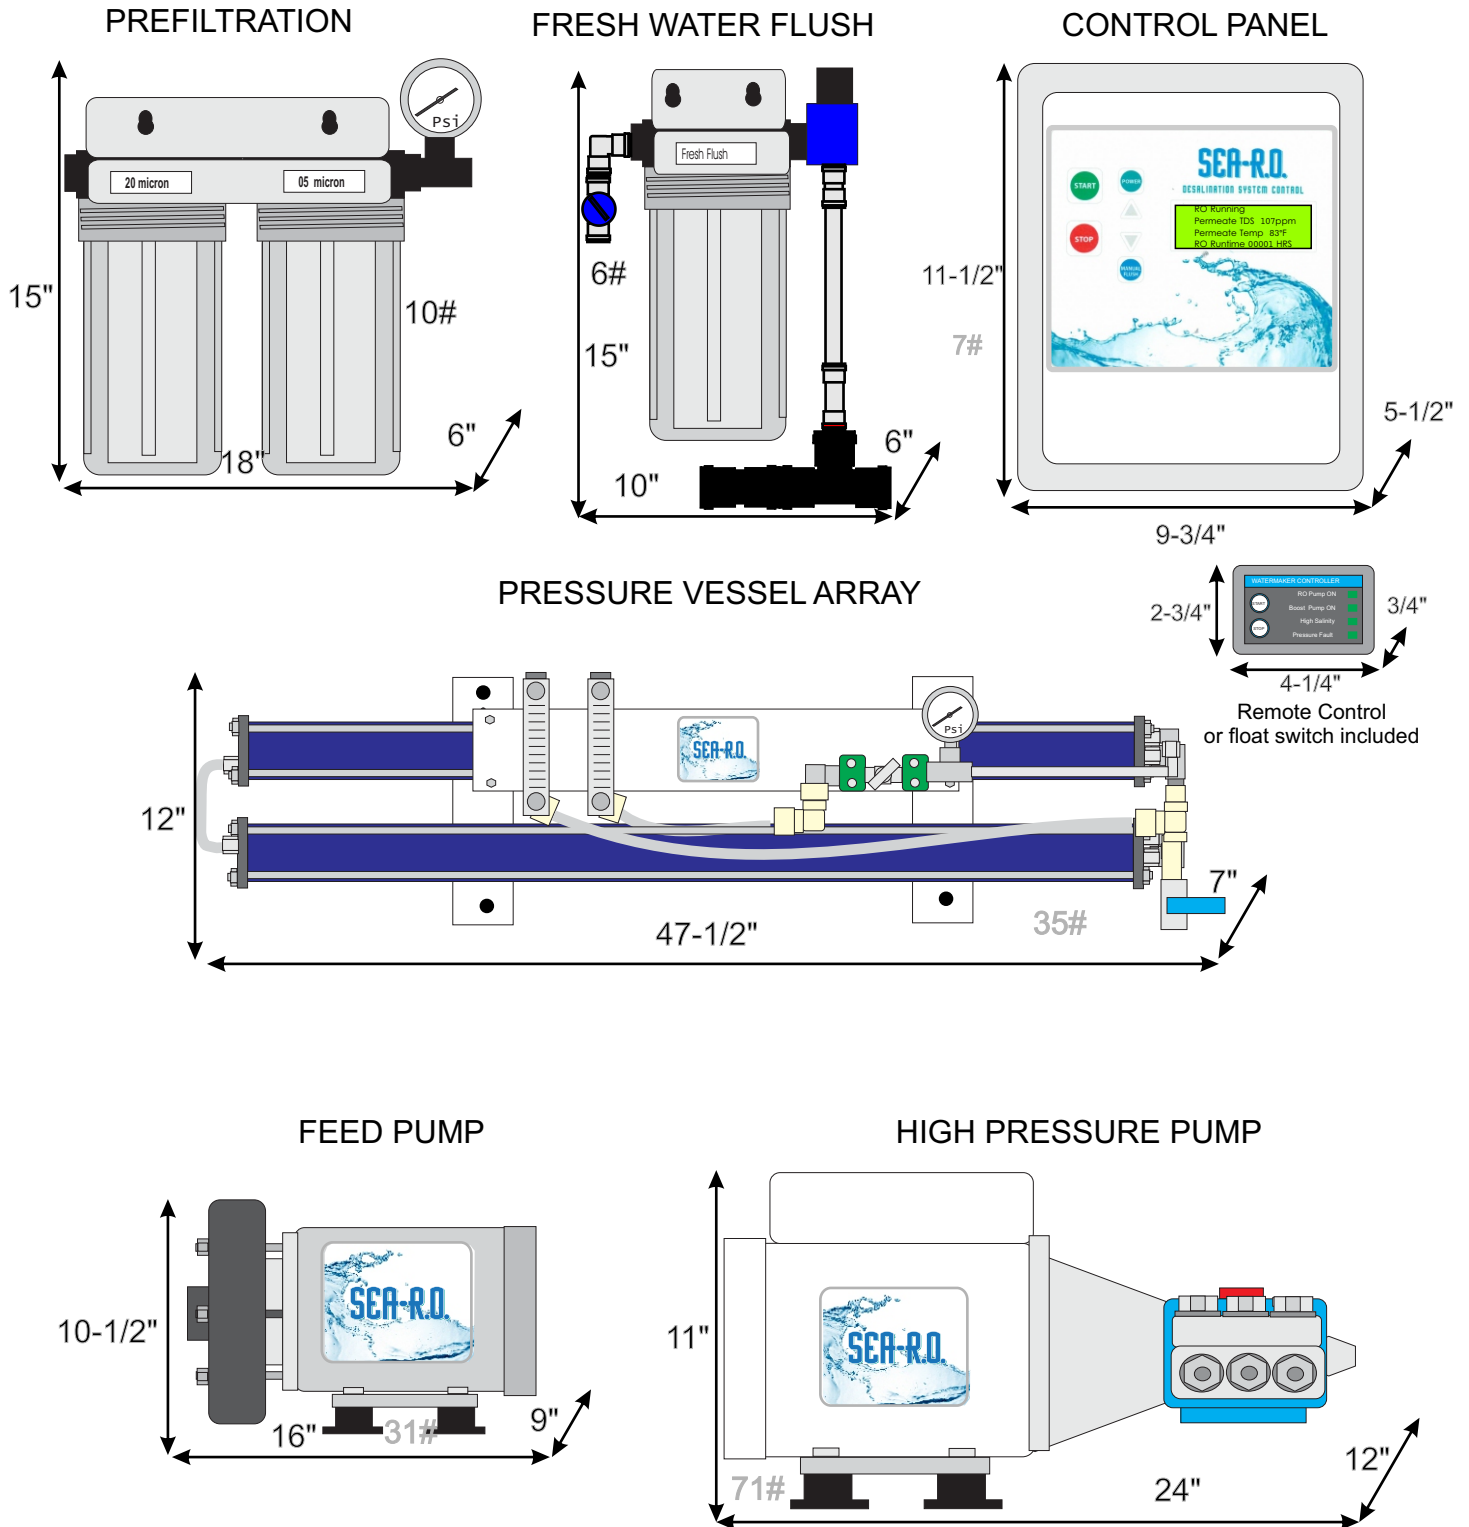

Sea-R.O. Component Dimensions and Weight

Amphibian AM1200CD Watermaker