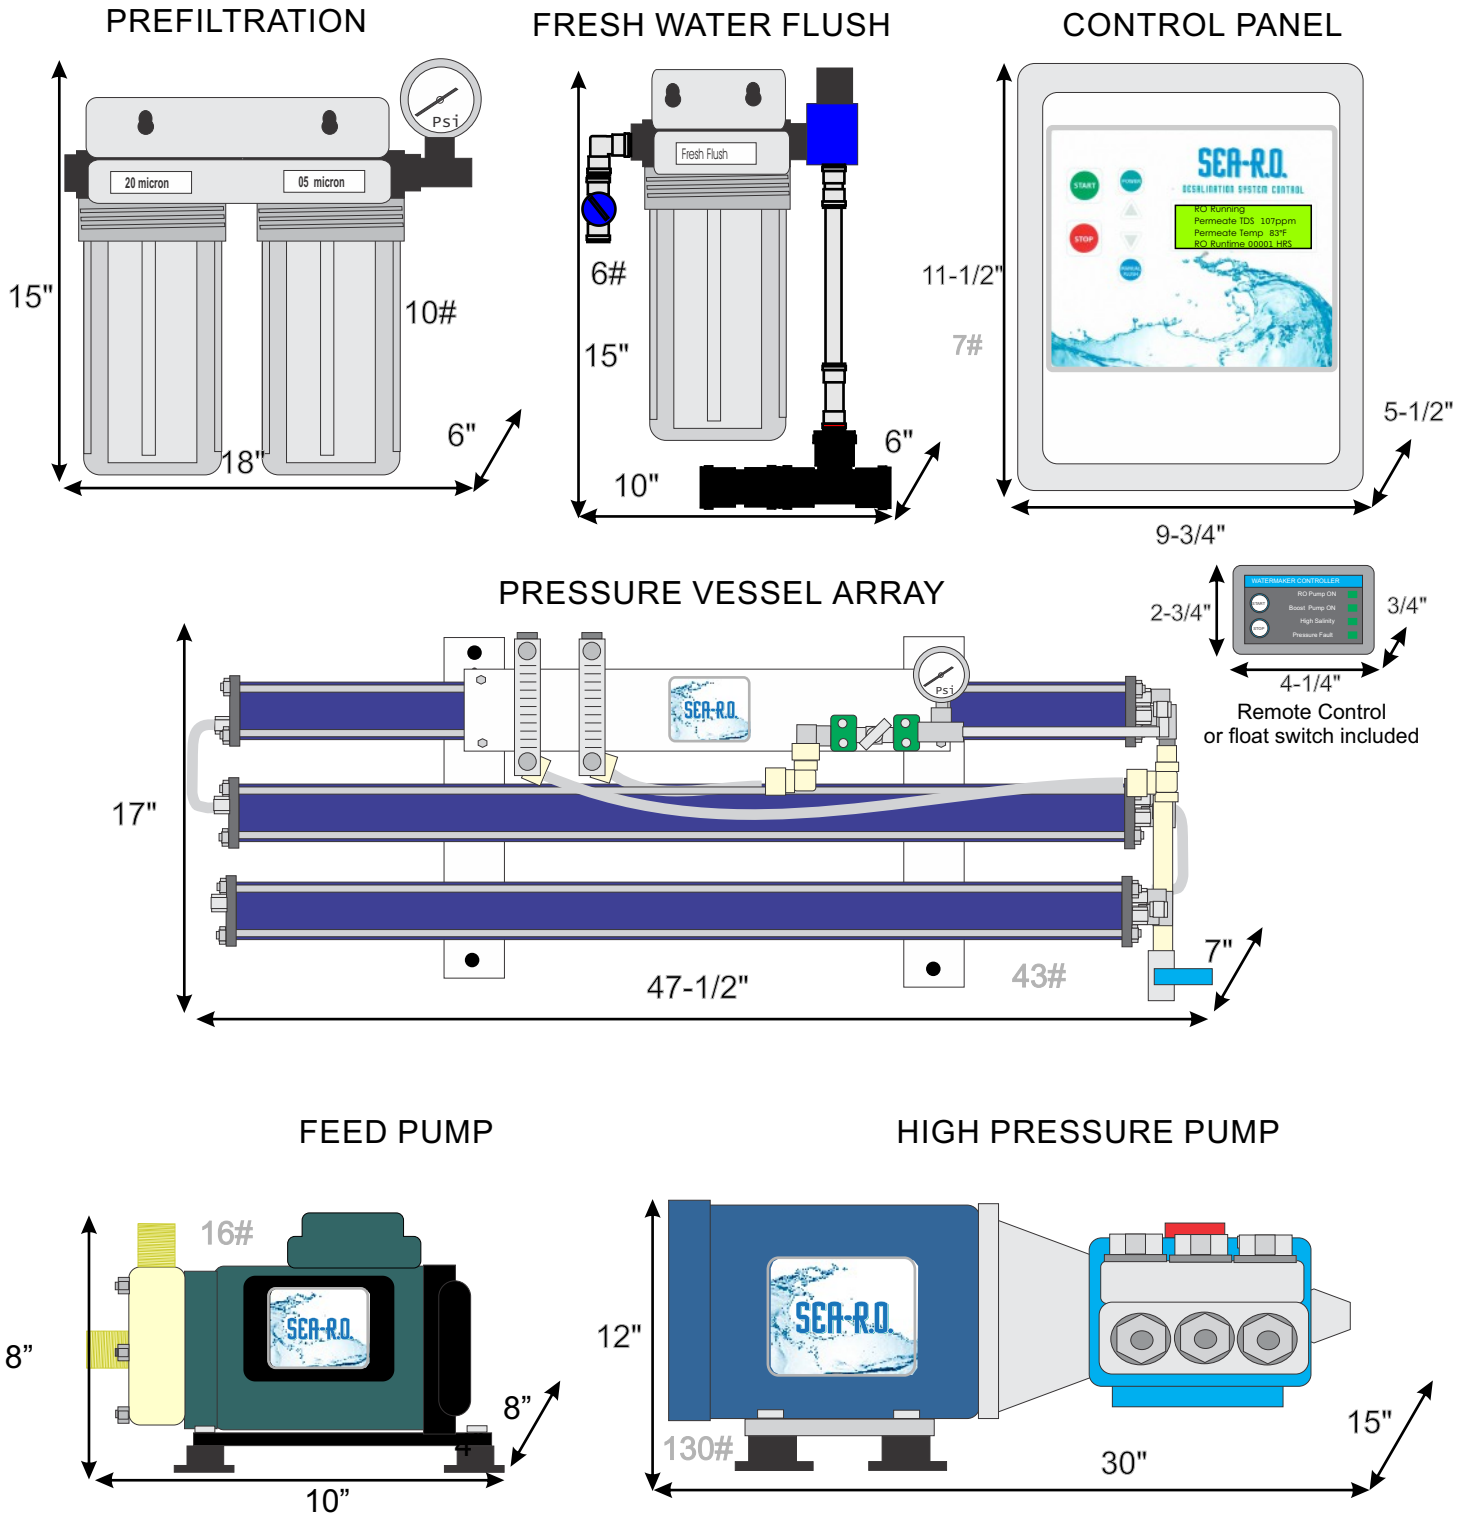

Sea-R.O. Component Dimensions and Weight

Amphibian AM1500CD Watermaker