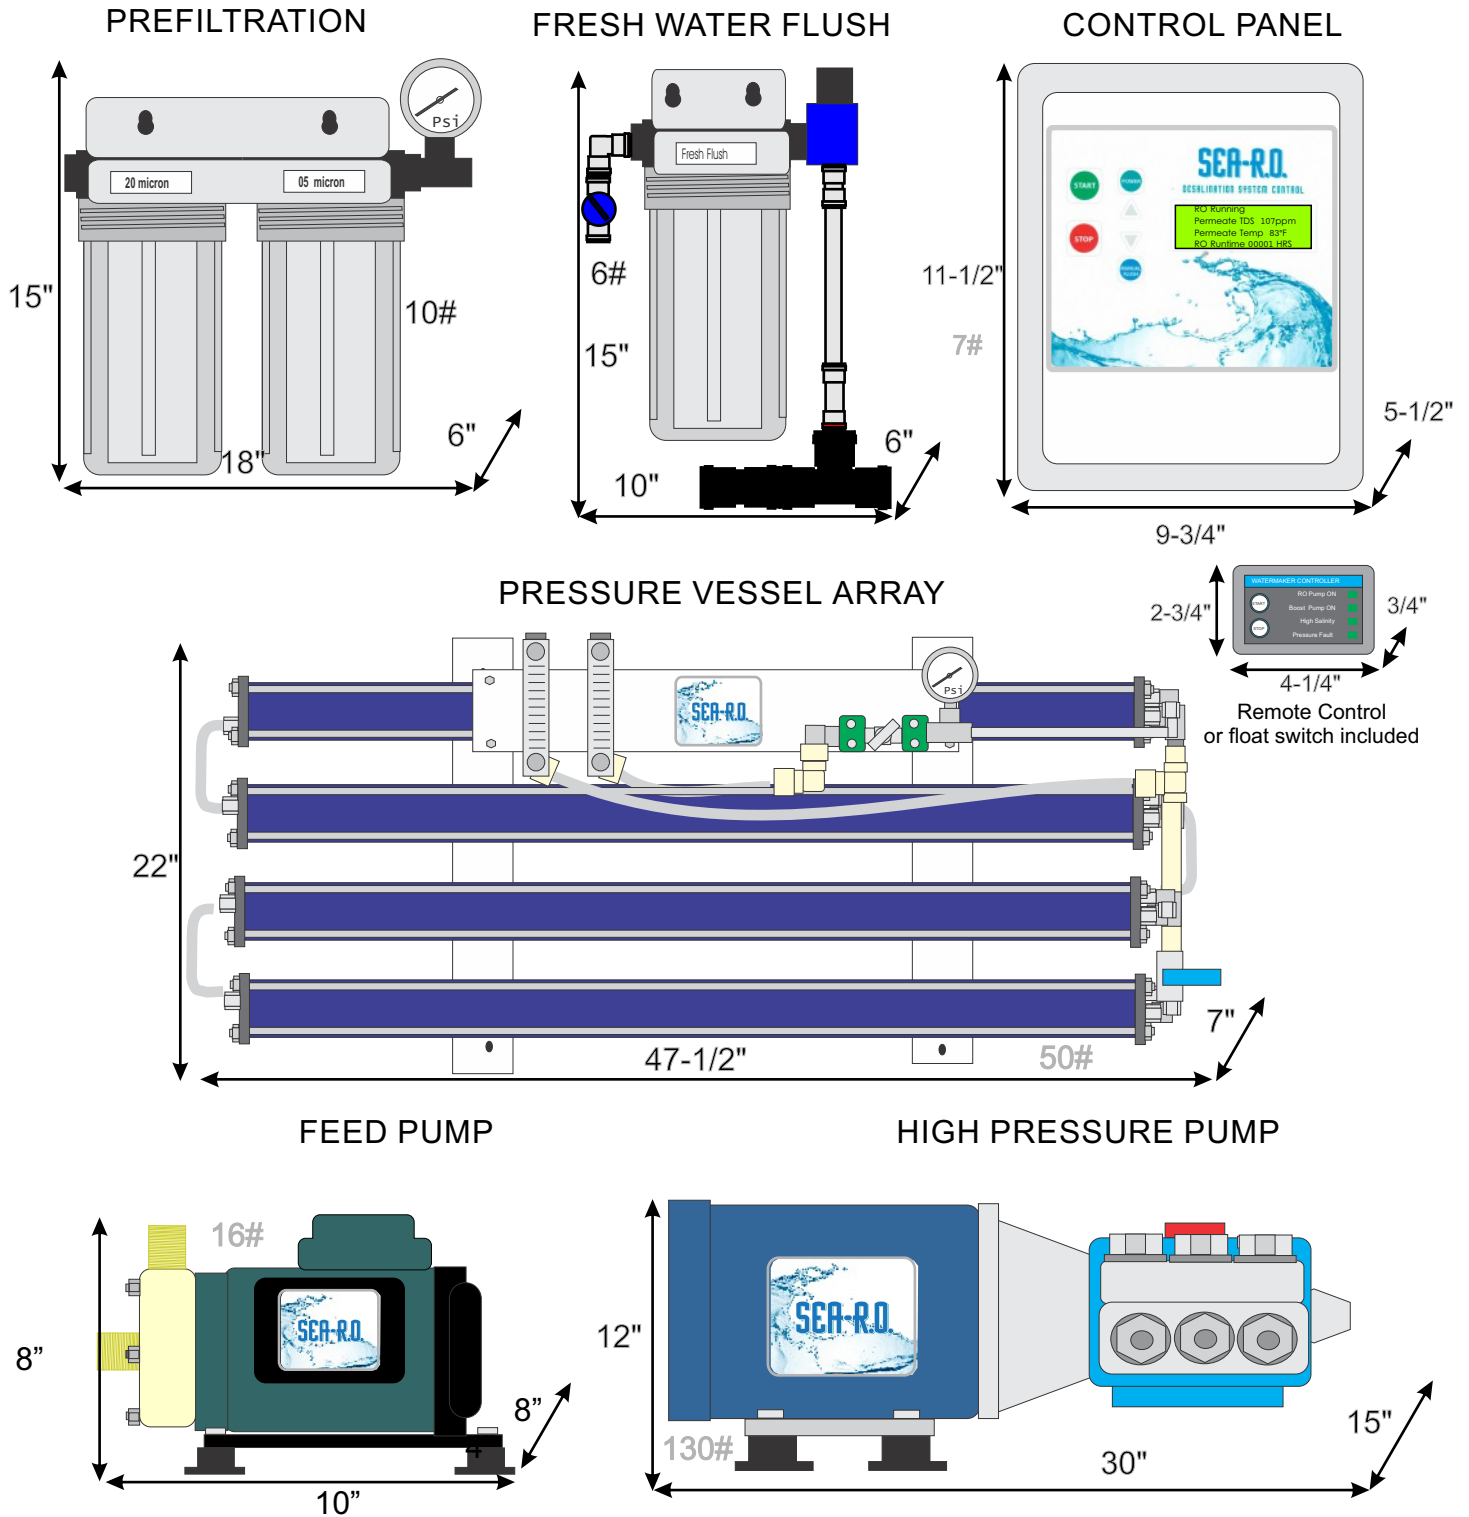

Sea-R.O. Component Dimensions and Weight

Amphibian AM2000CD Watermaker