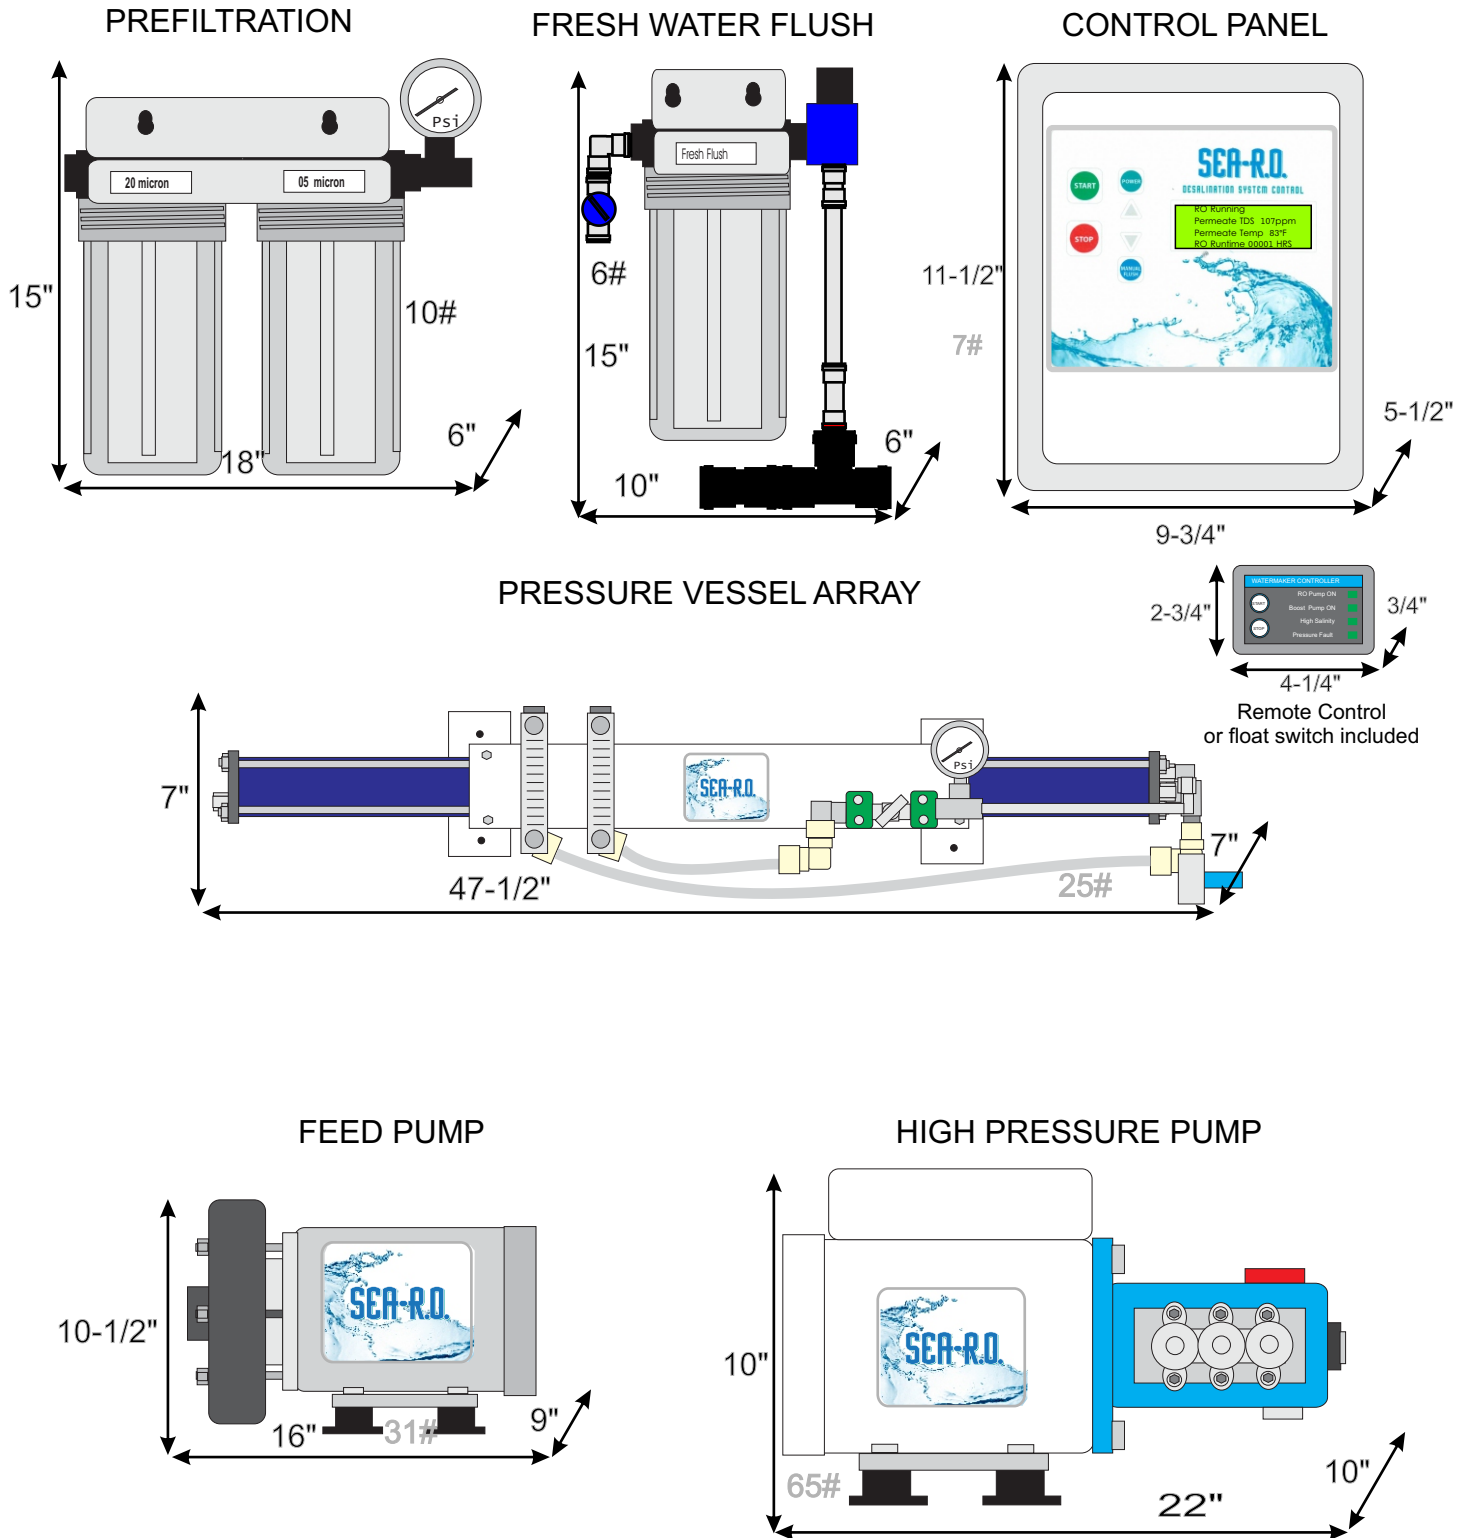

Sea-R.O. Component Dimensions and Weight

Amphibian AM500 Watermaker