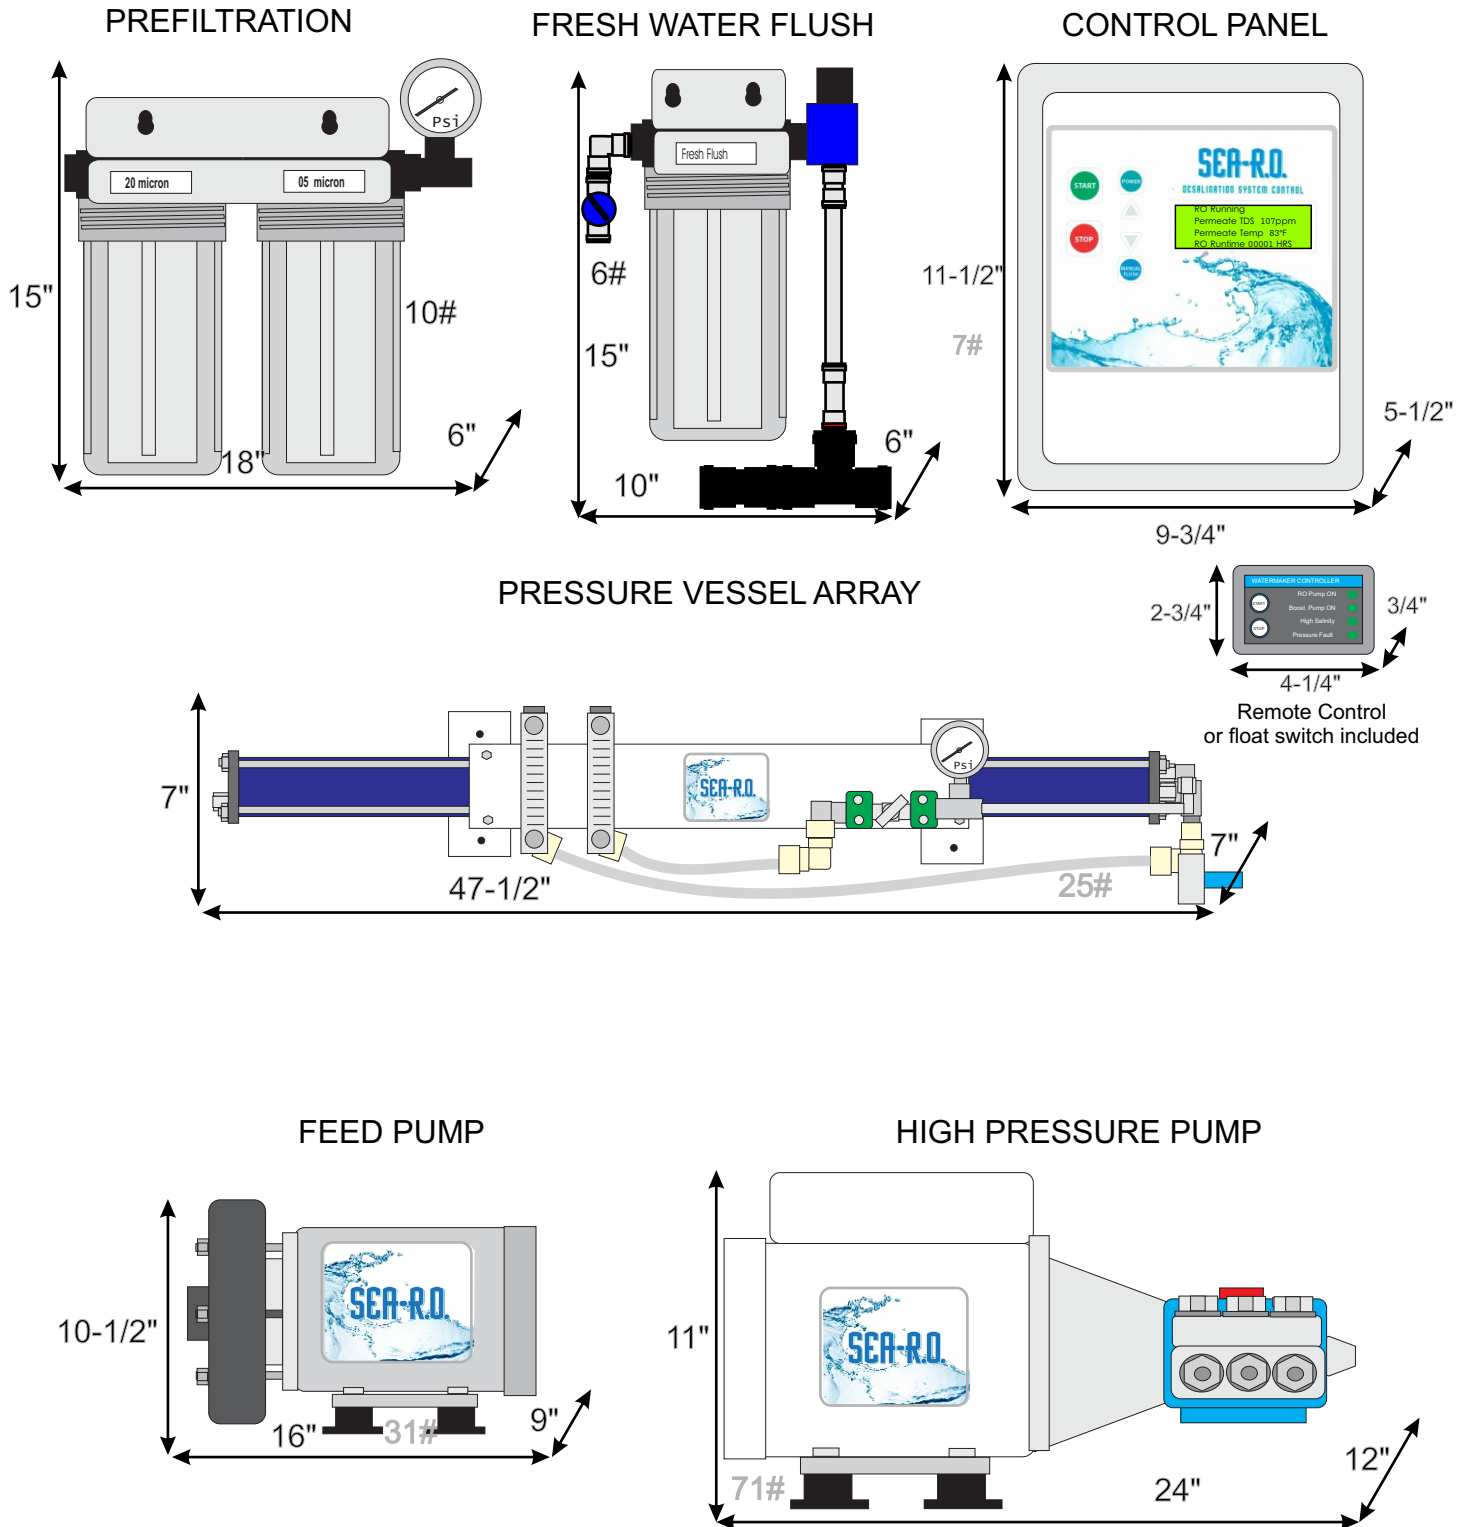

Sea-R.O. Component Dimensions and Weight

Naked Nautilus AM500CD Watermaker