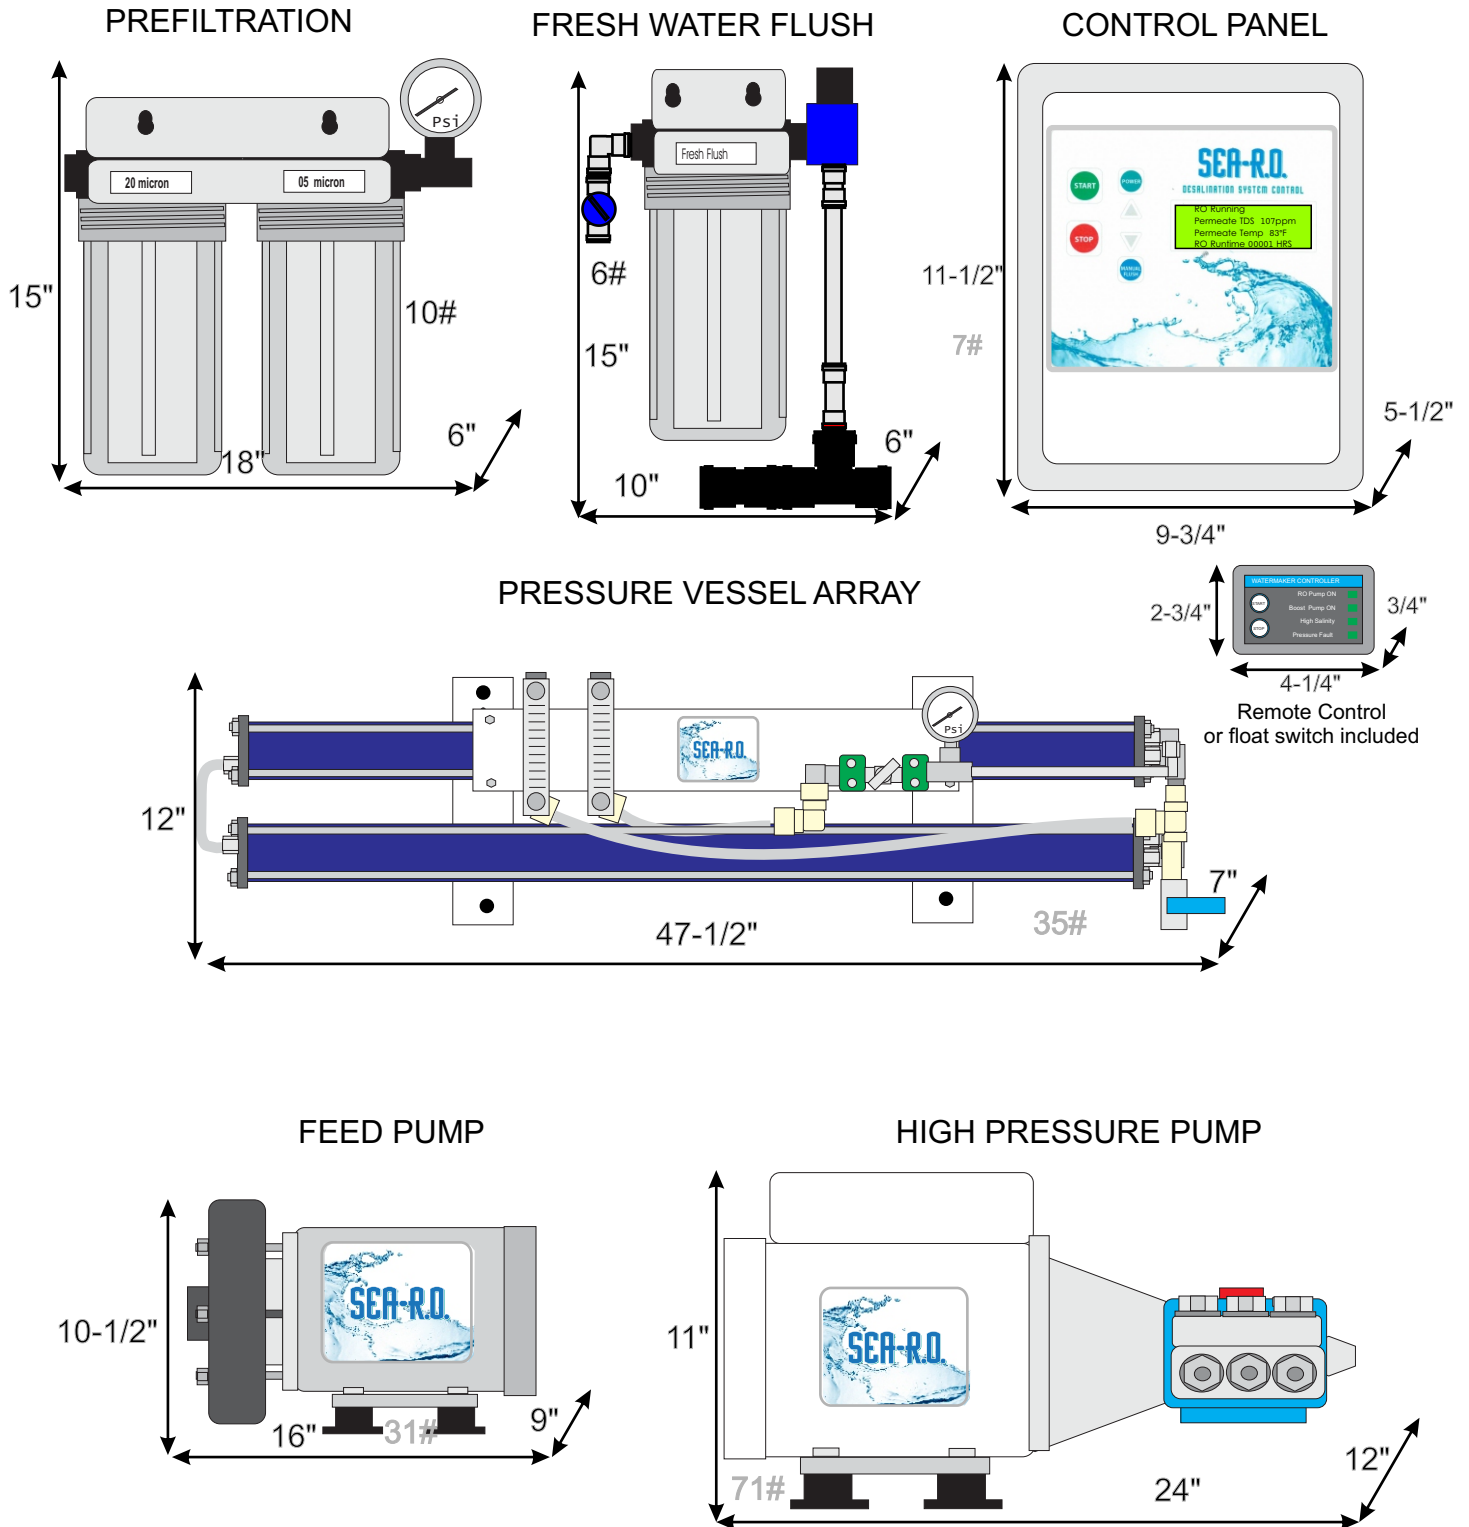

Sea-R.O. Component Dimensions and Weight

Naked Nautilus AM800CD Watermaker