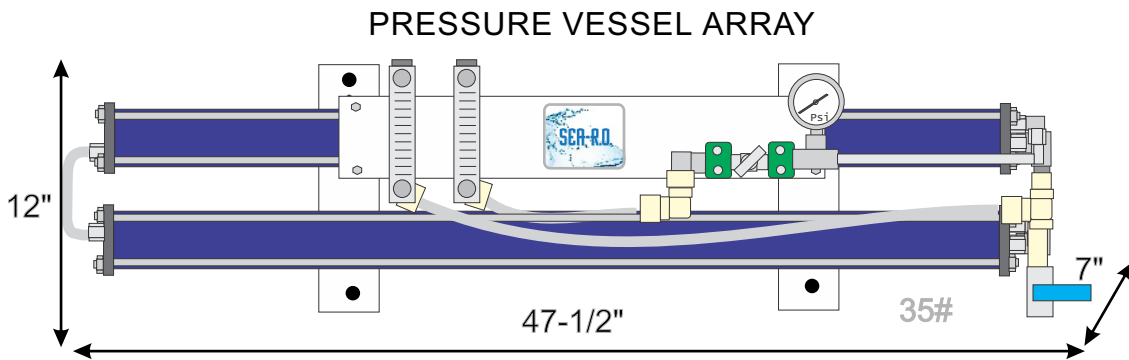

Sea-R.O. Component Dimensions and Weight

Nautilus NS1200 Watermaker