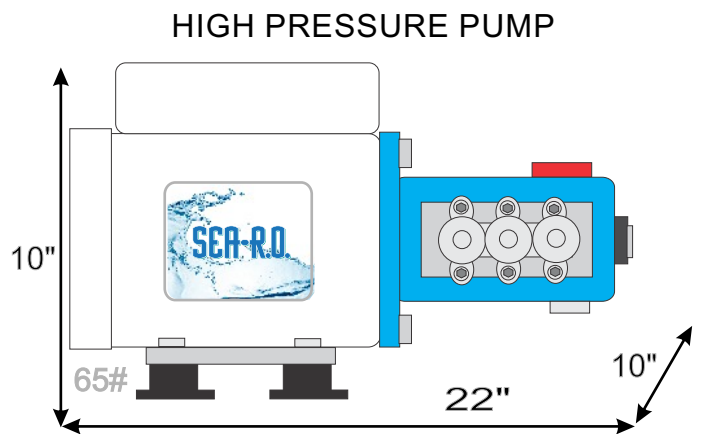

Sea-R.O. Component Dimensions and Weight

Nautilus NS1200 Watermaker