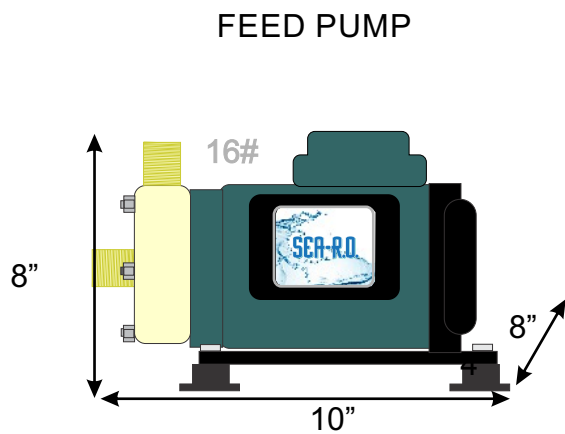

Sea-R.O. Component Dimensions and Weight

Nautilus NS1200 Watermaker