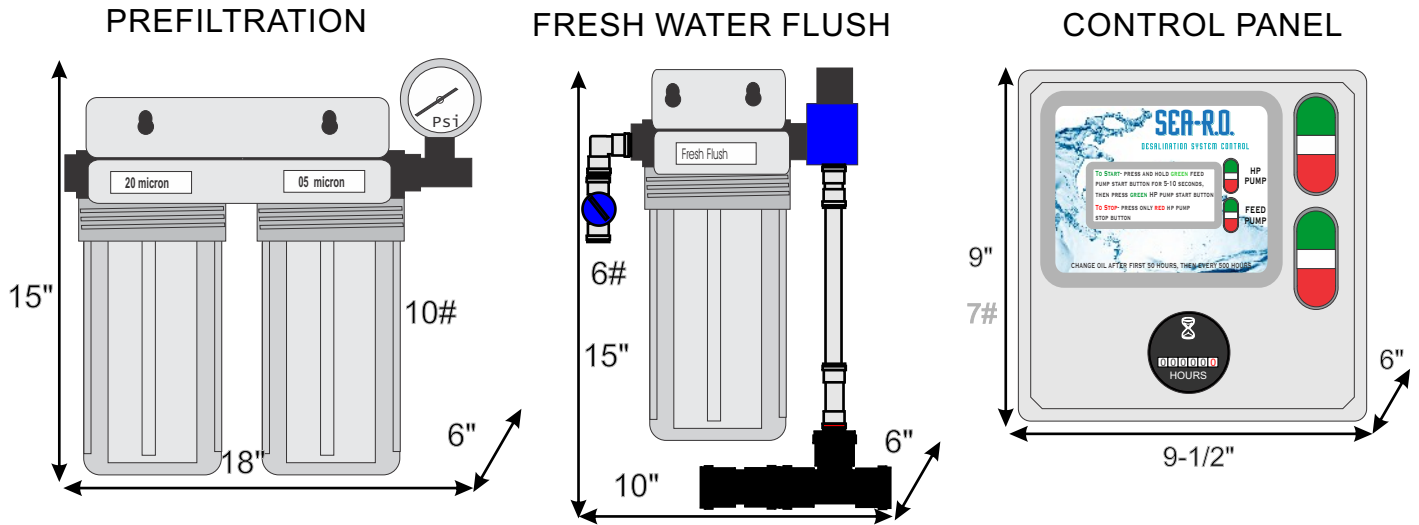

Sea-R.O. Component Dimensions and Weight

Nautilus NS1200 Watermaker