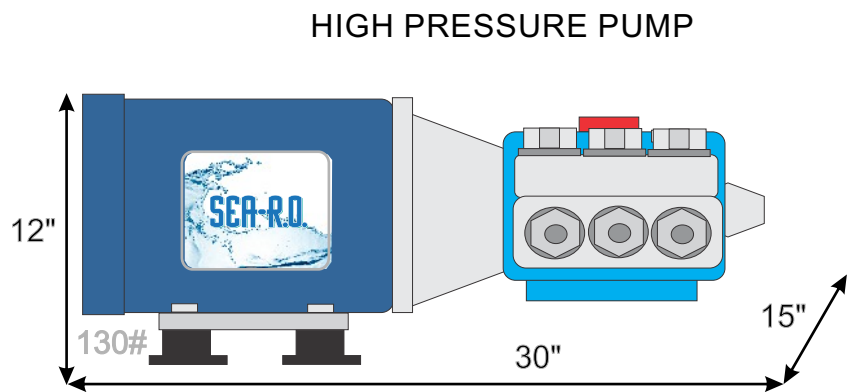

Sea-R.O. Component Dimensions and Weight

Nautilus NS1500CD Watermaker