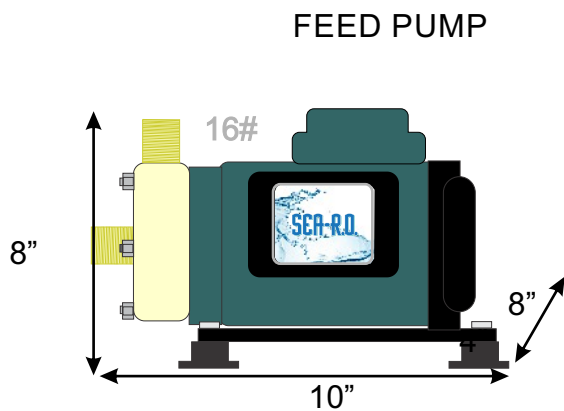

Sea-R.O. Component Dimensions and Weight

Nautilus NS1500CD Watermaker