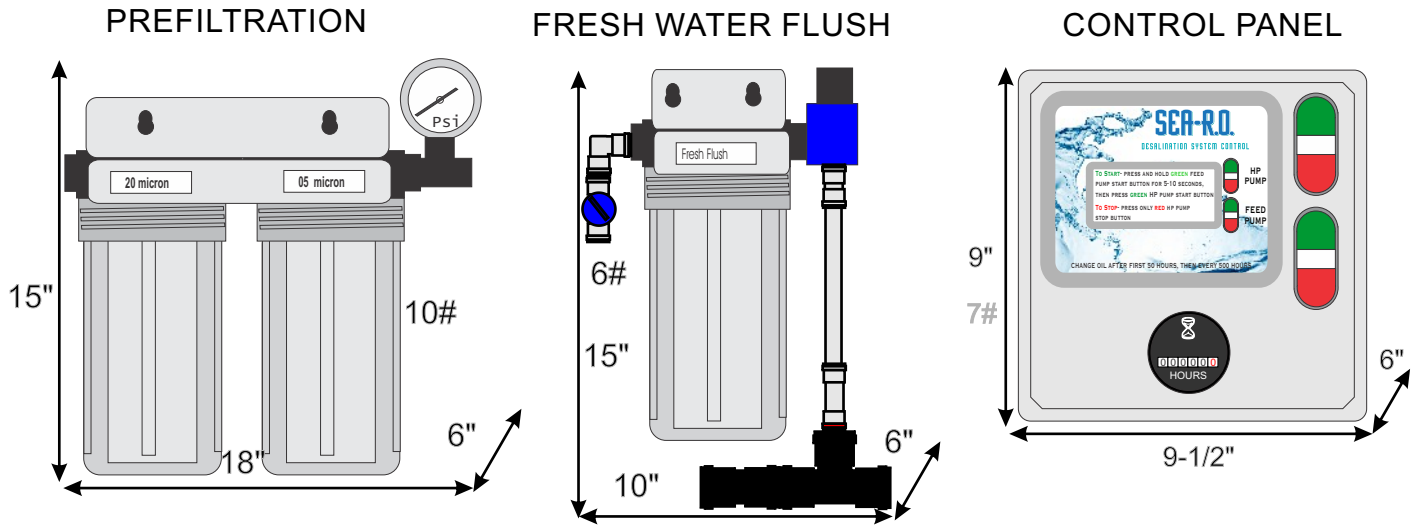

Sea-R.O. Component Dimensions and Weight

Nautilus NS1500CD Watermaker