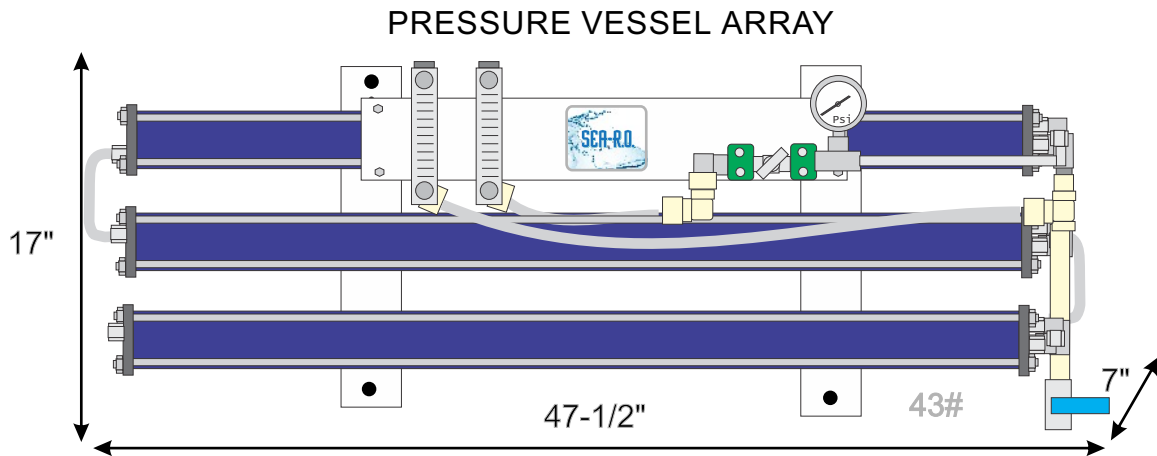

Sea-R.O. Component Dimensions and Weight

Nautilus NS1500CD Watermaker