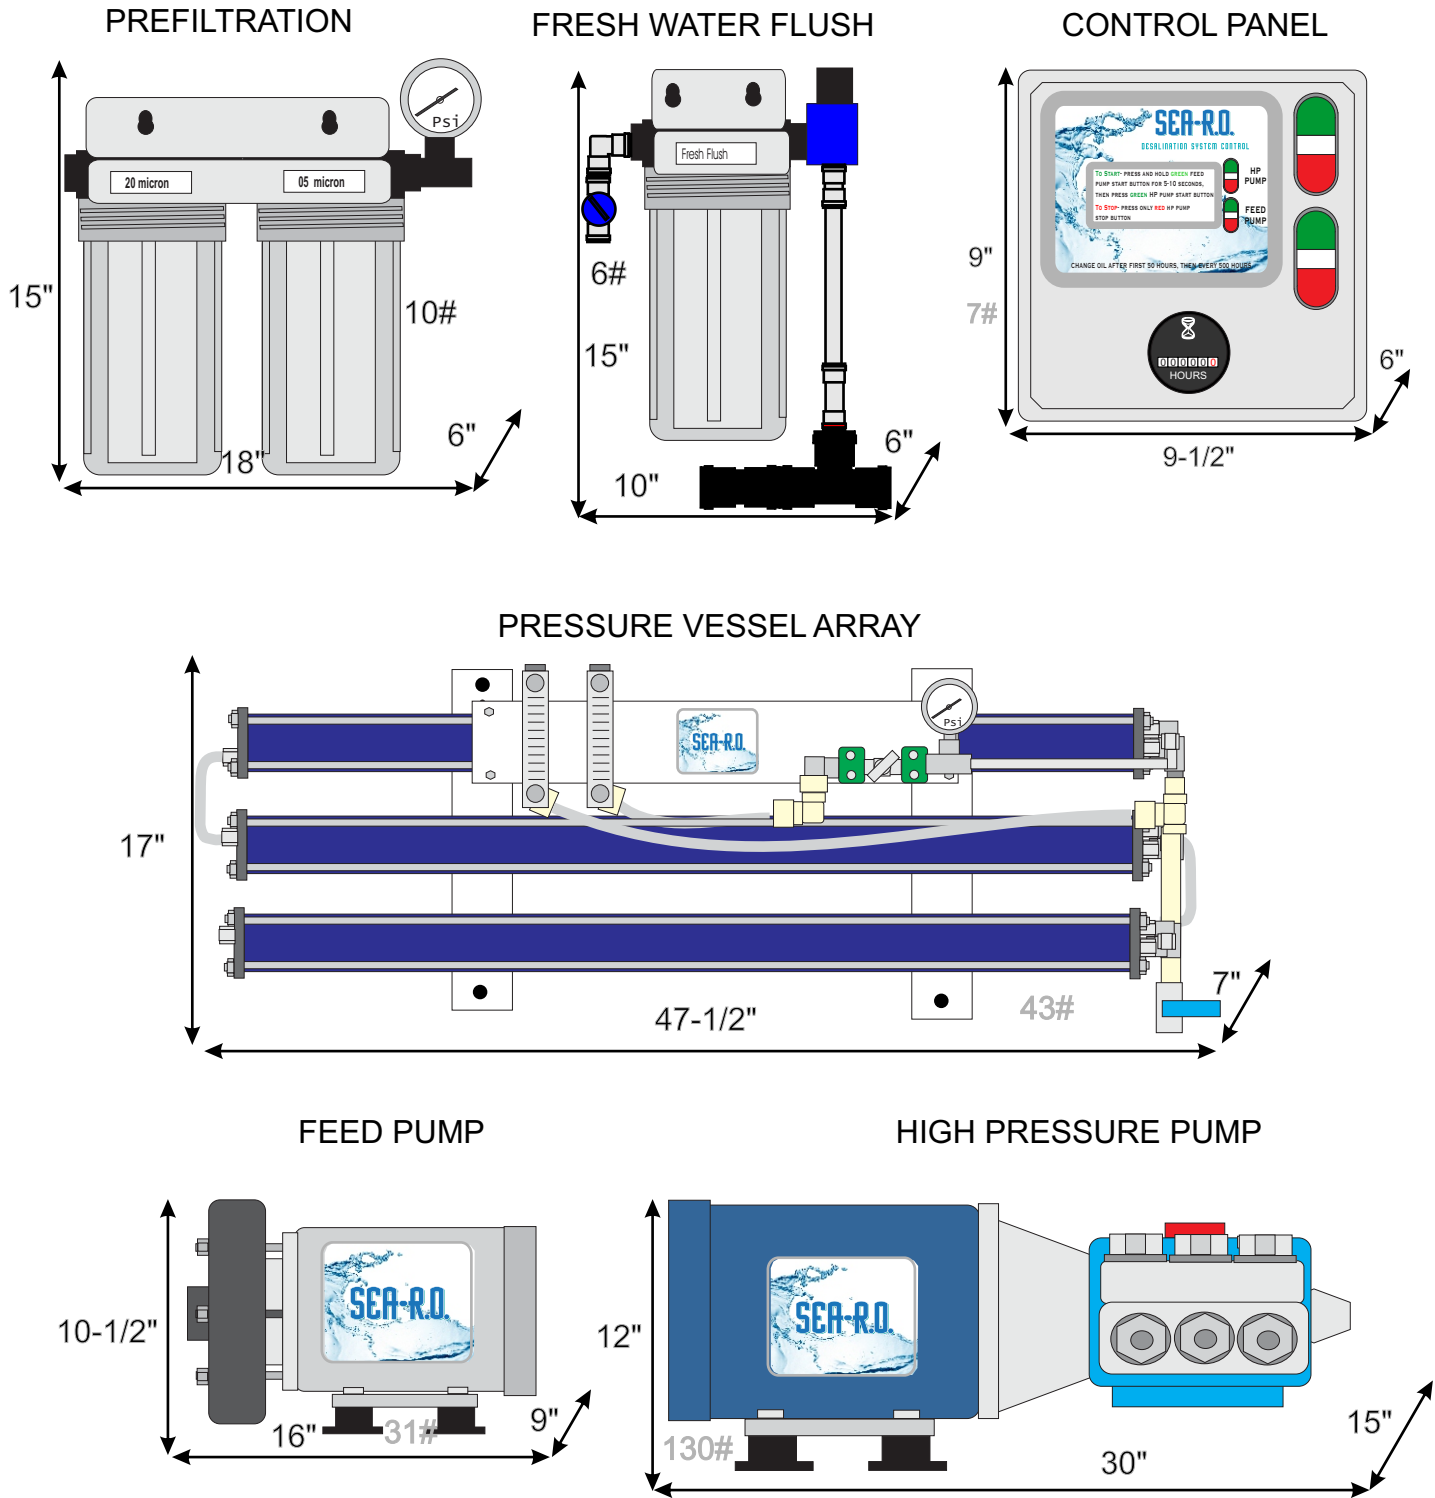

Sea-R.O. Component Dimensions and Weight

Nautilus NS1500CD Watermaker