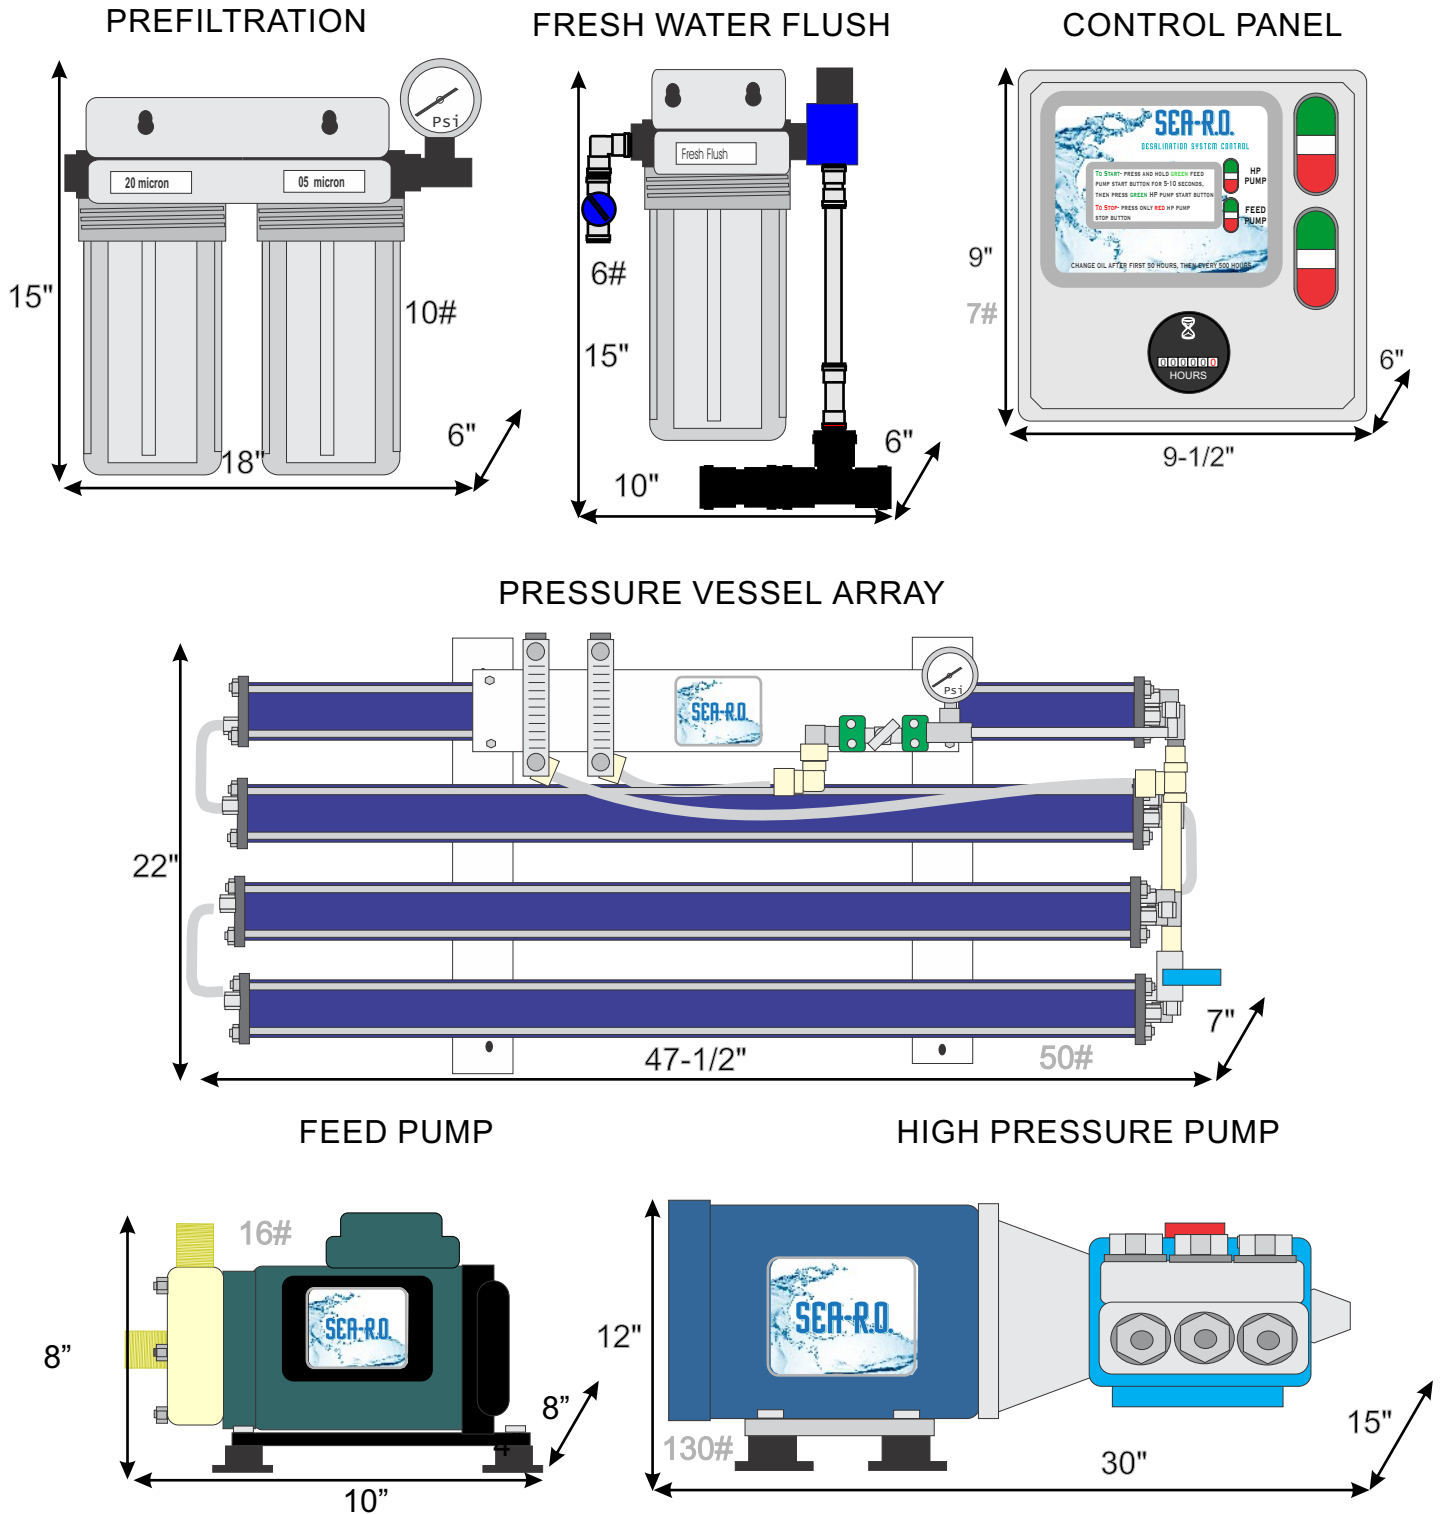

Sea-R.O. Component Dimensions and Weight

Nautilus NS2000CD Watermaker