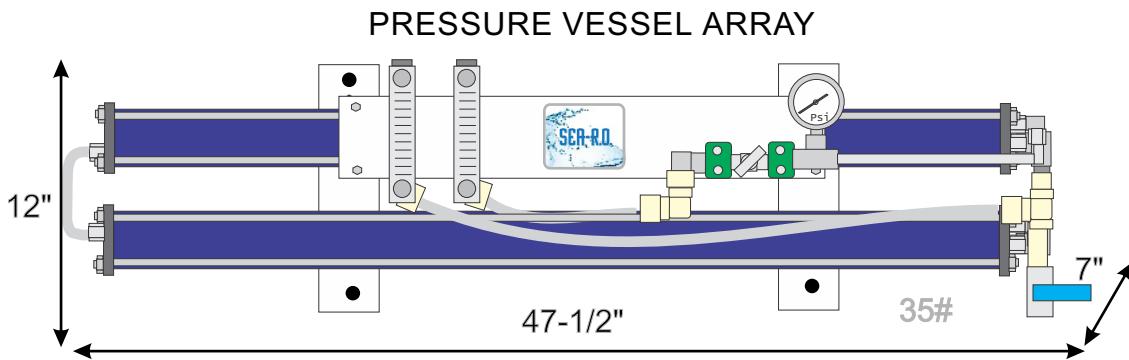

Sea-R.O. Component Dimensions and Weight

Nautilus NS800 Watermaker