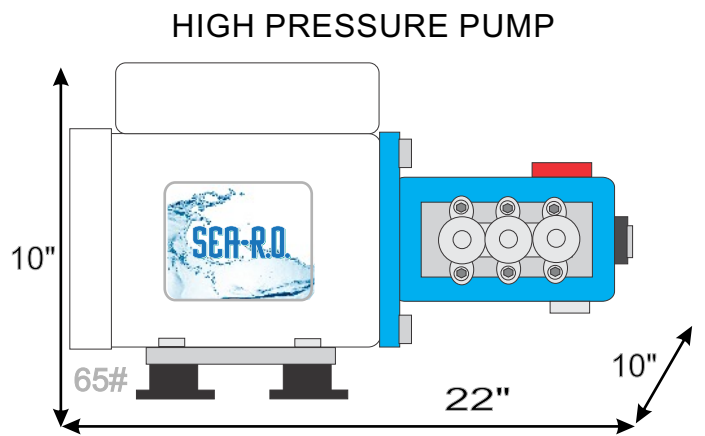

Sea-R.O. Component Dimensions and Weight

Nautilus NS800 Watermaker