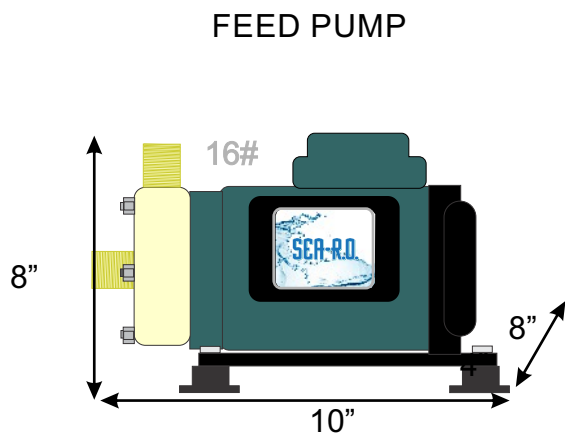

Sea-R.O. Component Dimensions and Weight

Nautilus NS800 Watermaker