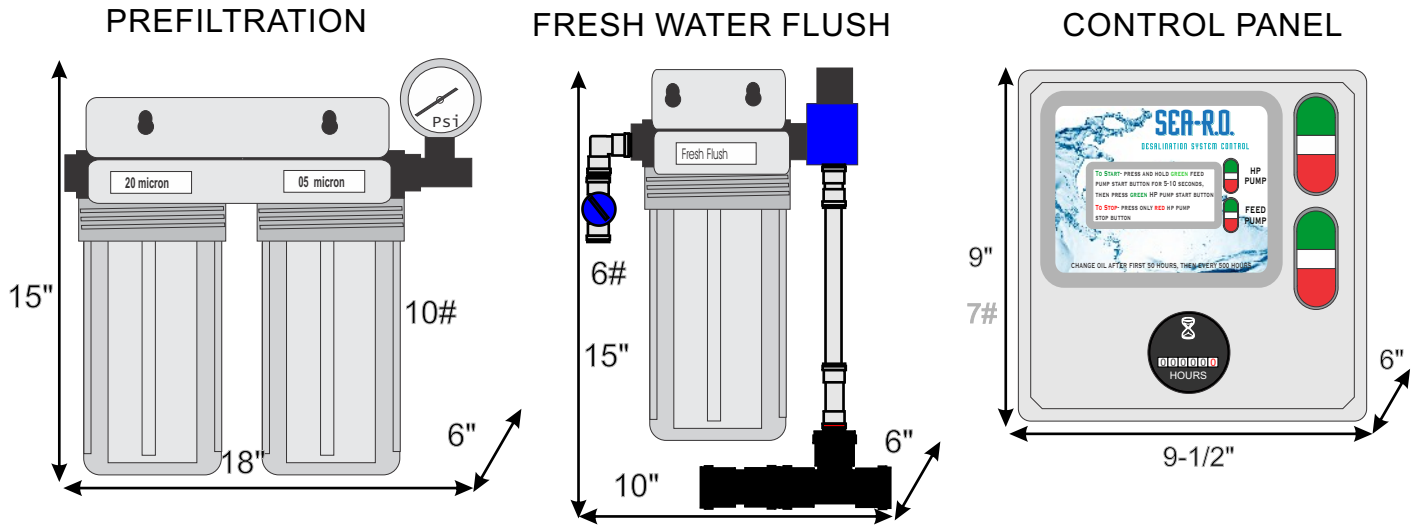

Sea-R.O. Component Dimensions and Weight

Nautilus NS800 Watermaker