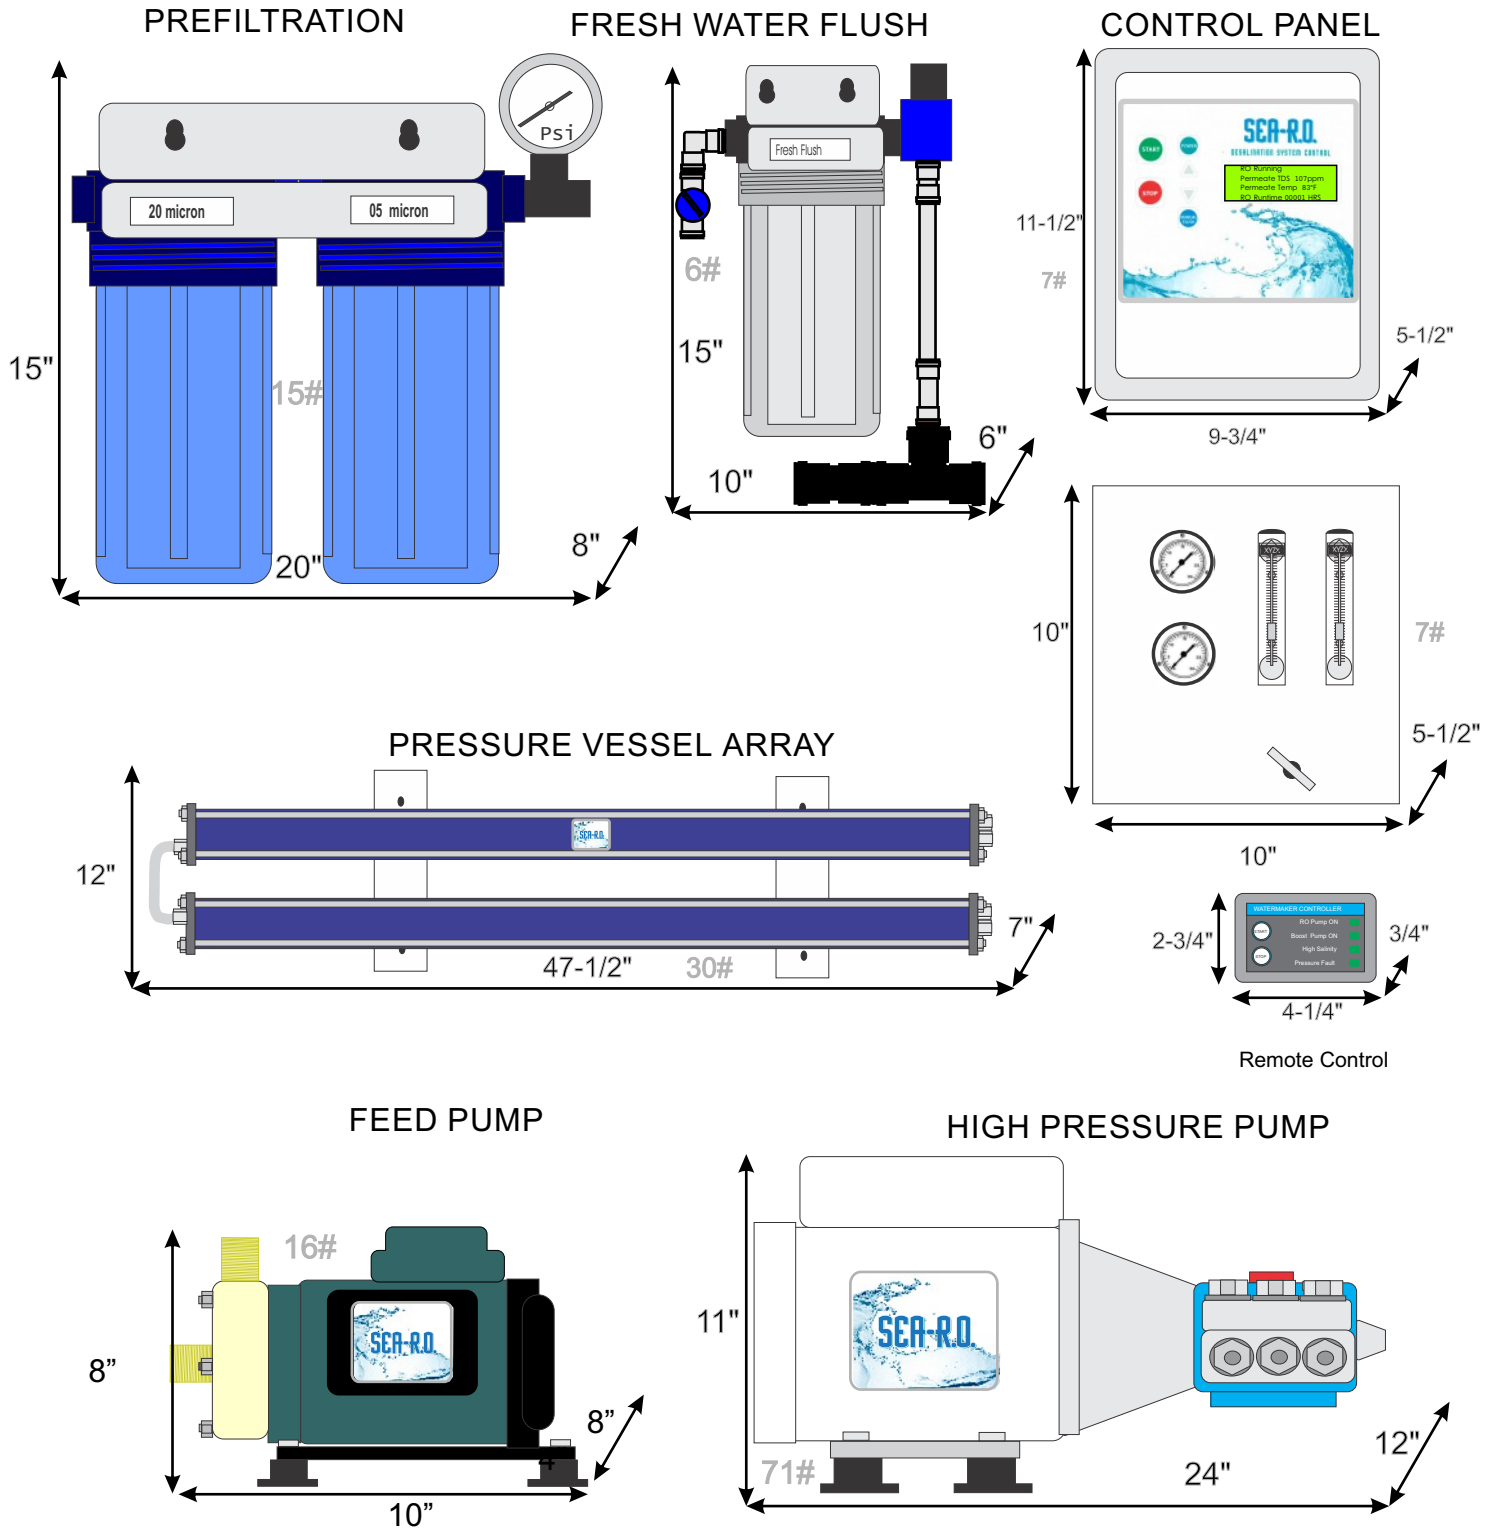

Sea-R.O. Component Dimensions and Weight

Orca OR1200CD Watermaker