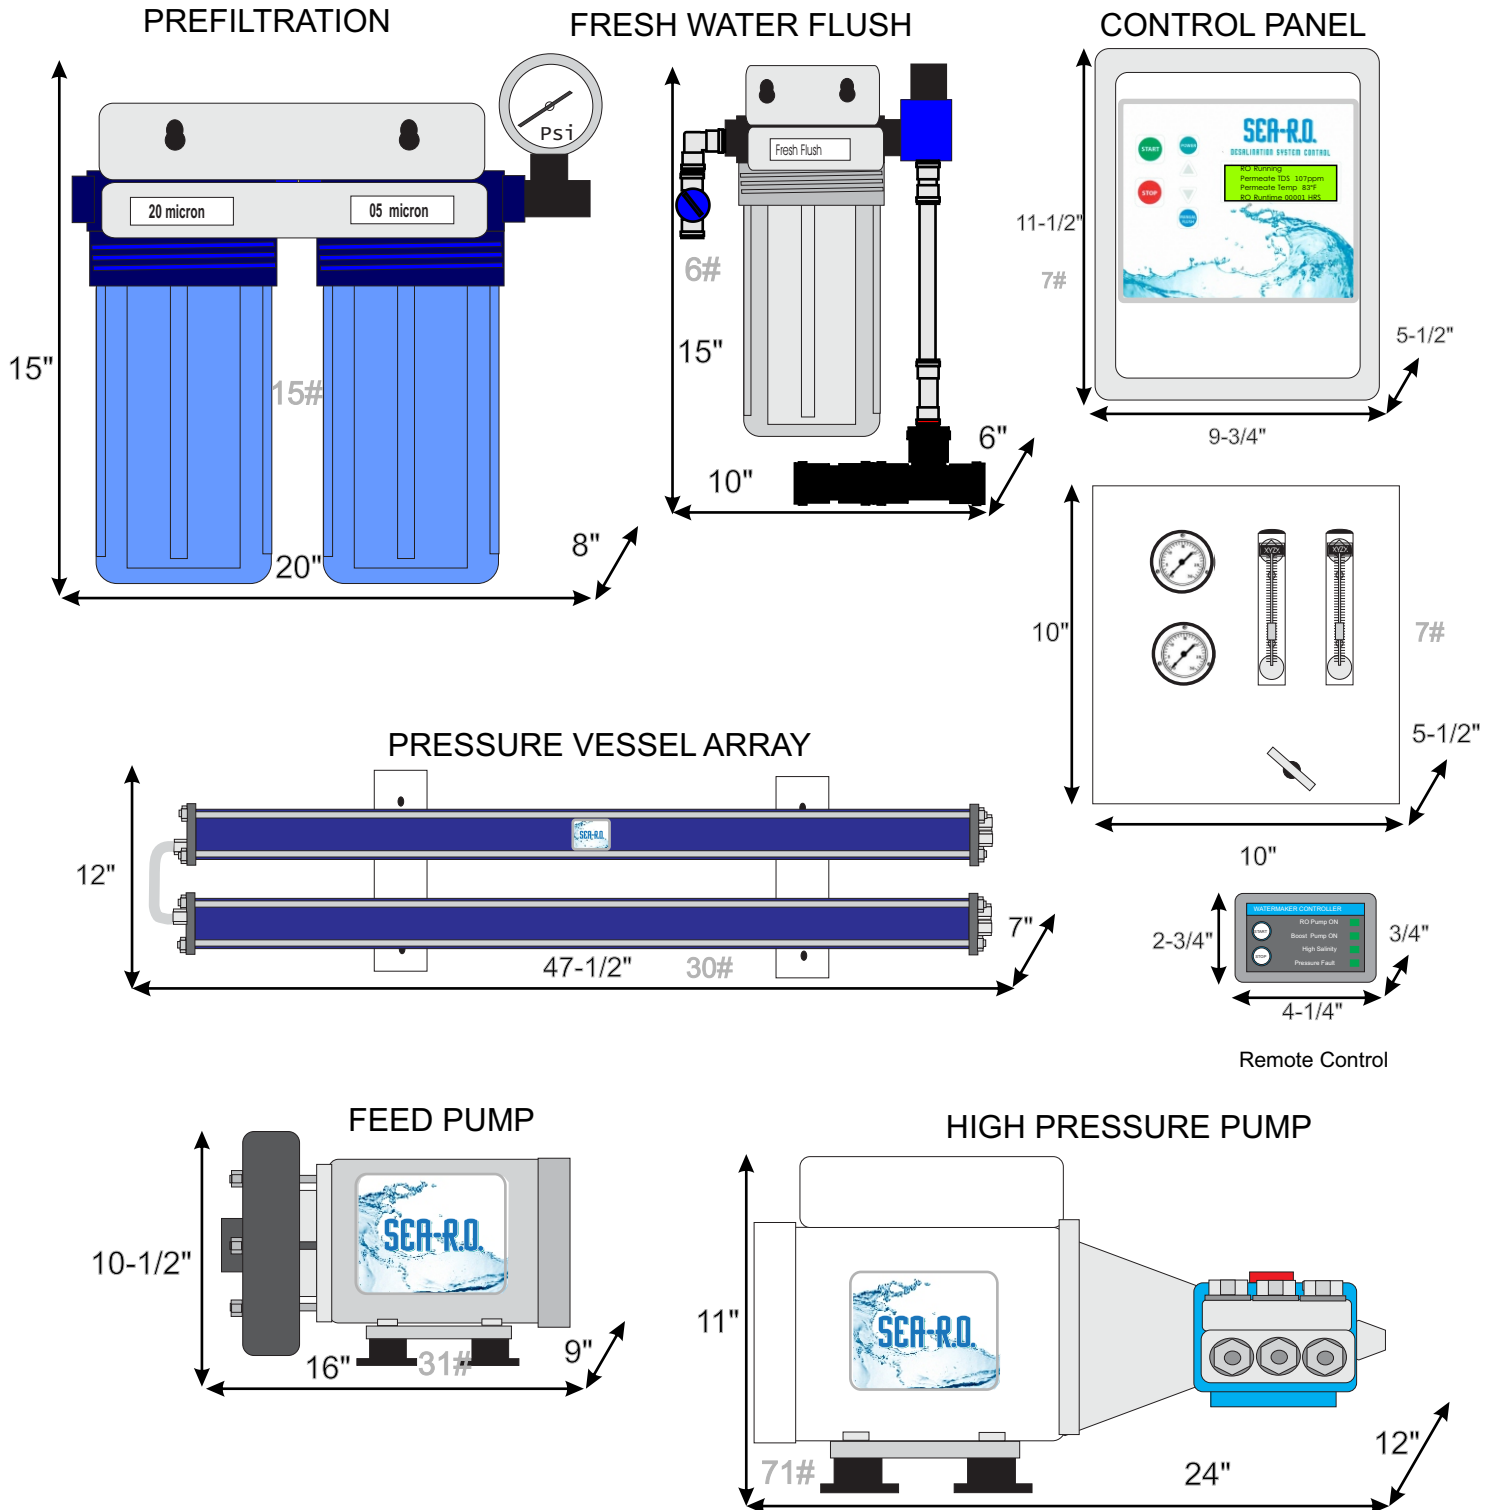

Sea-R.O. Component Dimensions and Weight

Orca OR1200CD Watermaker