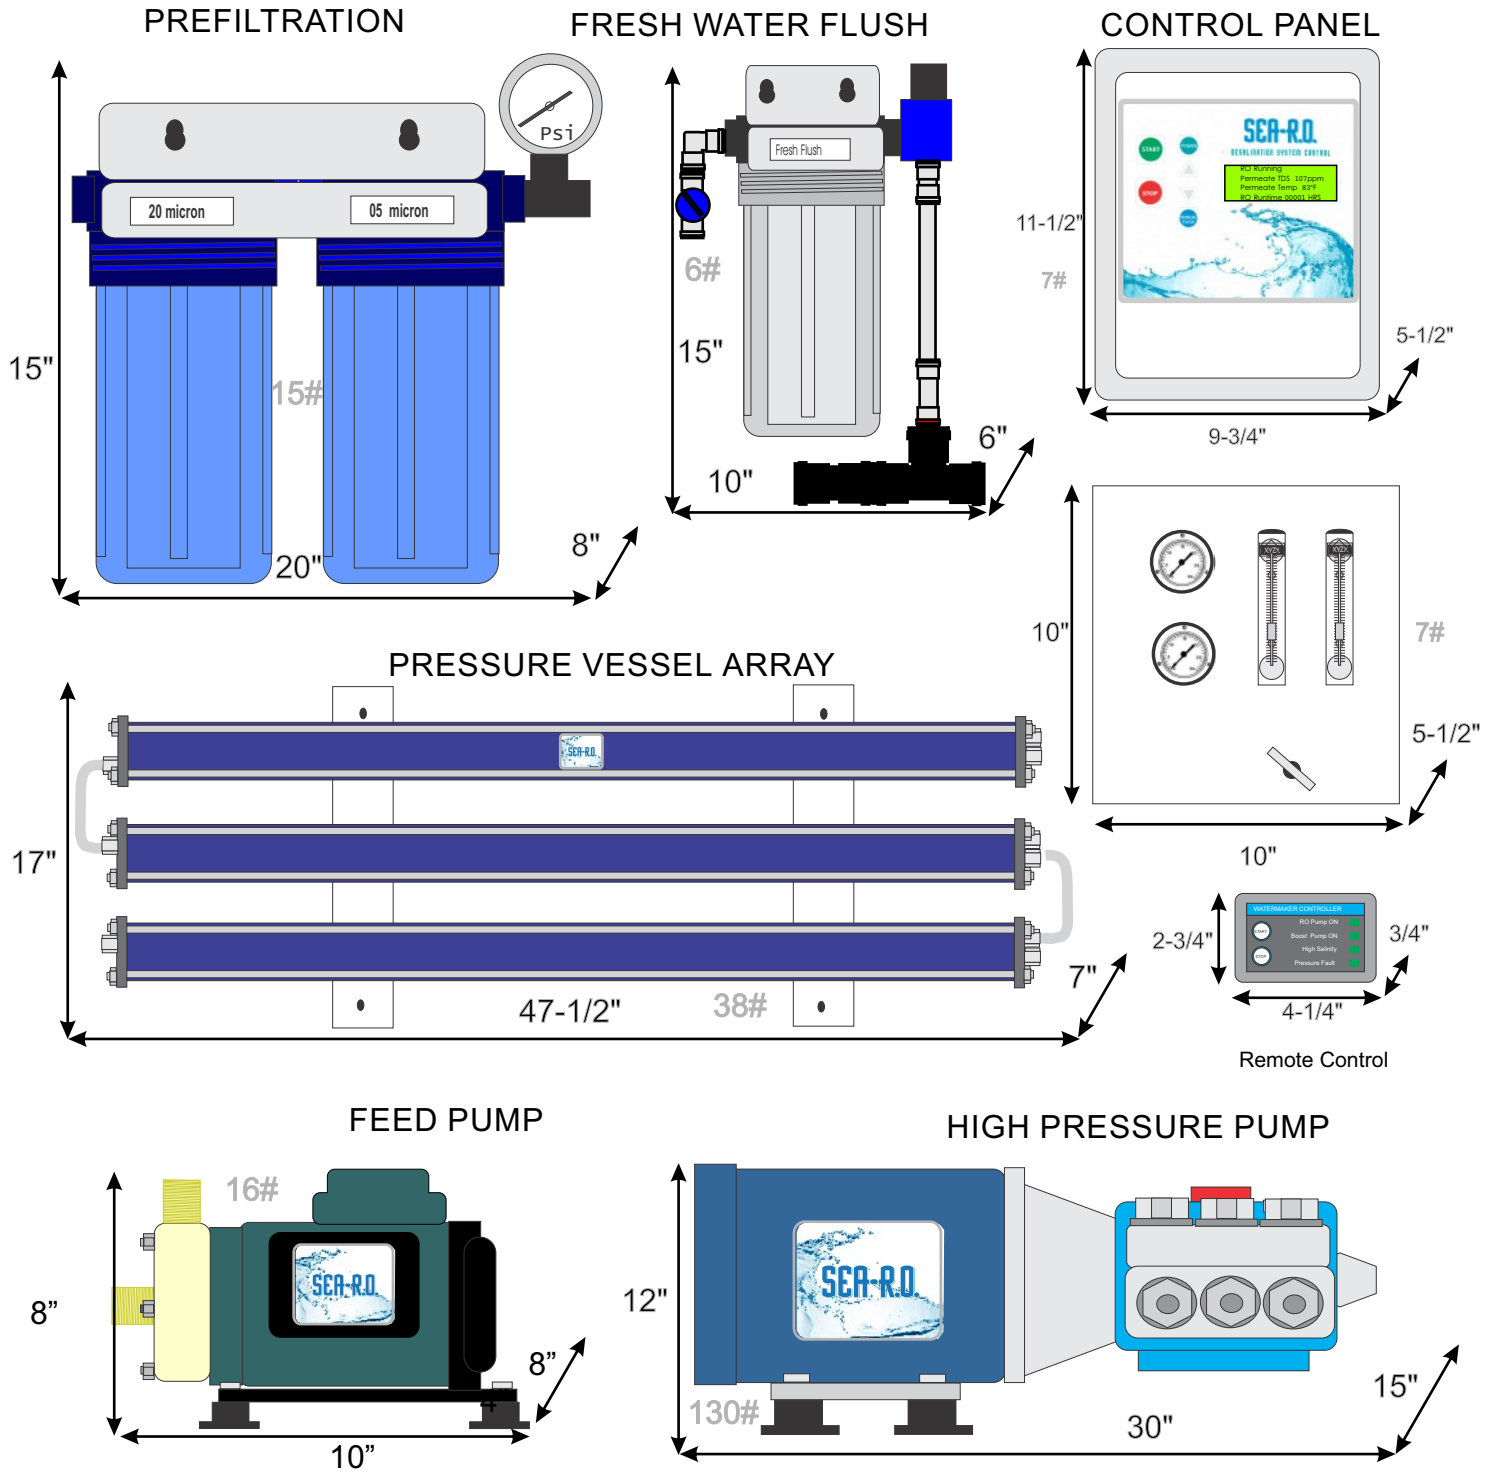

Sea-R.O. Component Dimensions and Weight

Orca OR1500CD Watermaker