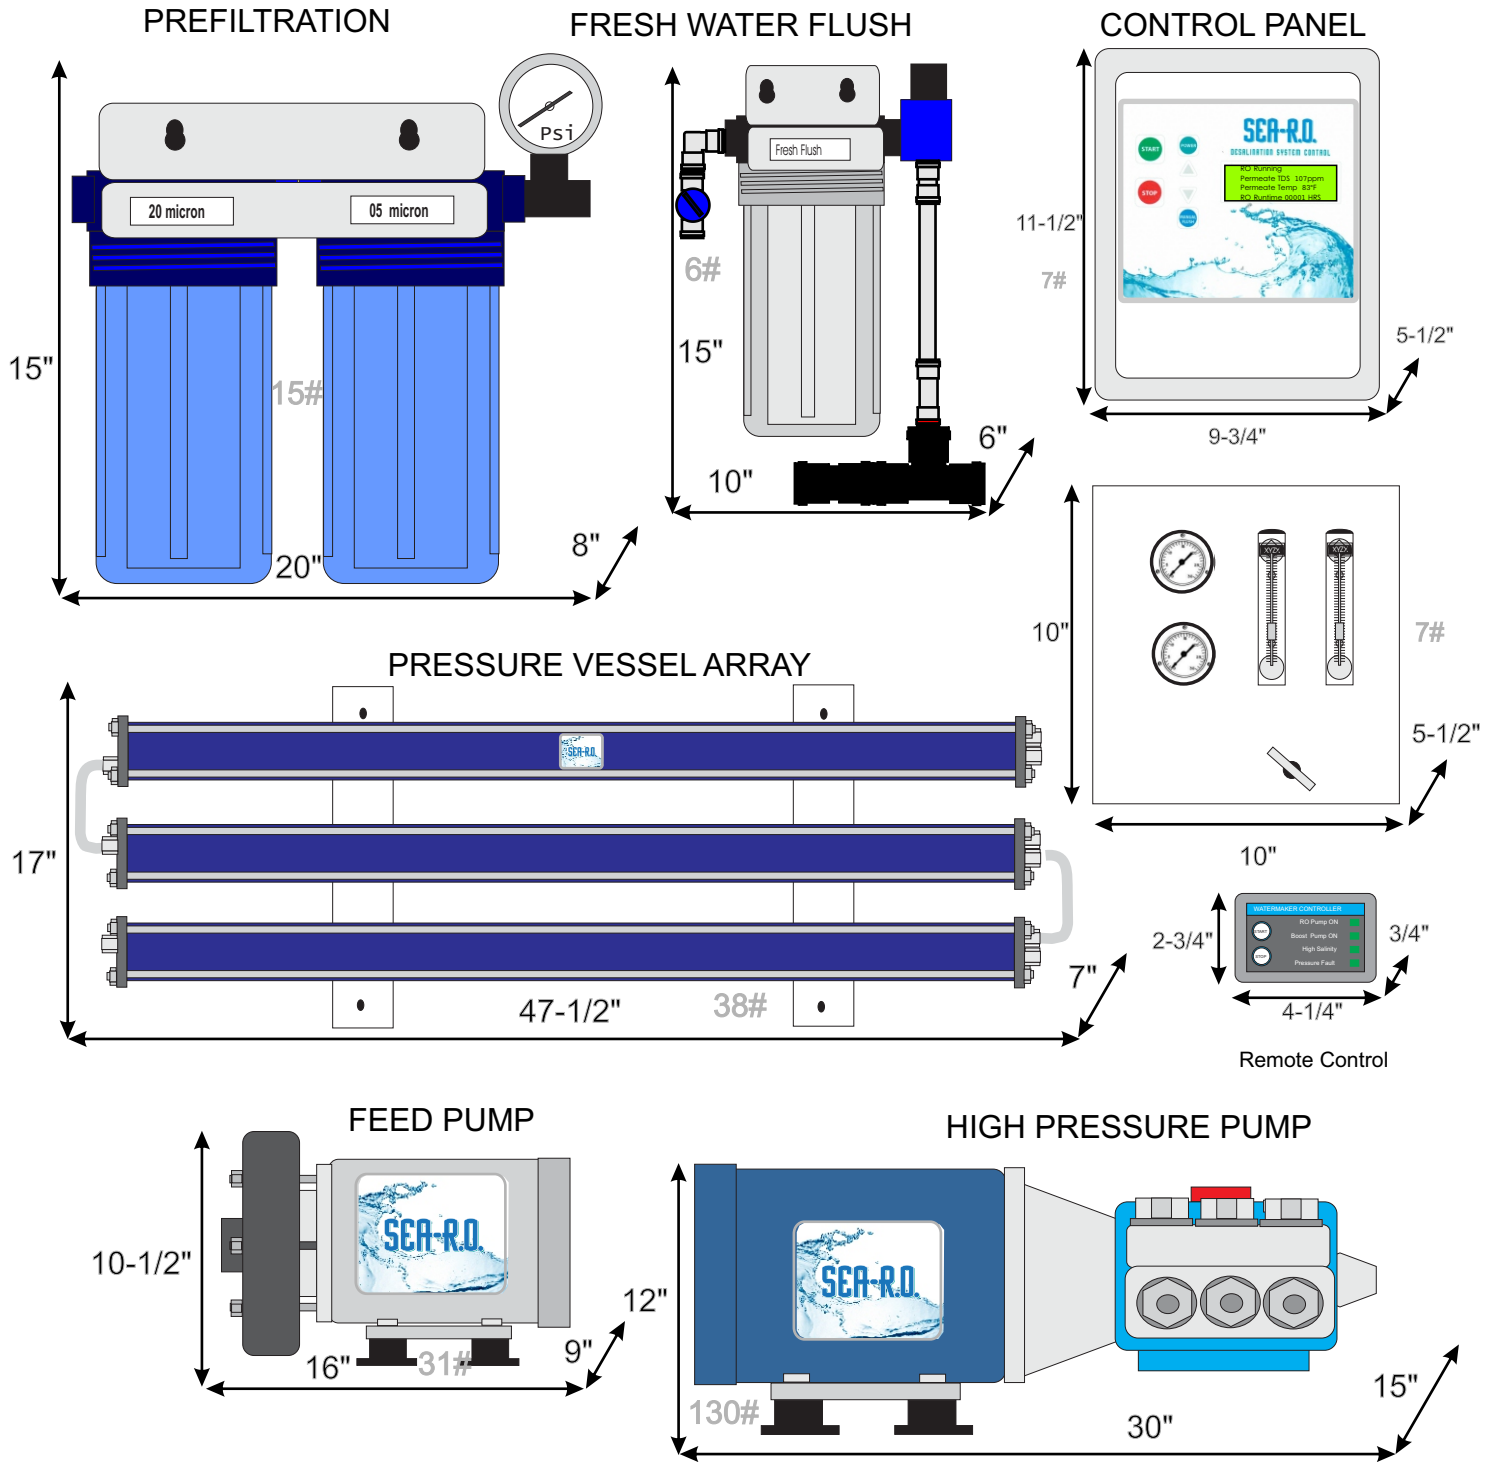

Sea-R.O. Component Dimensions and Weight

Orca OR1500CD Watermaker