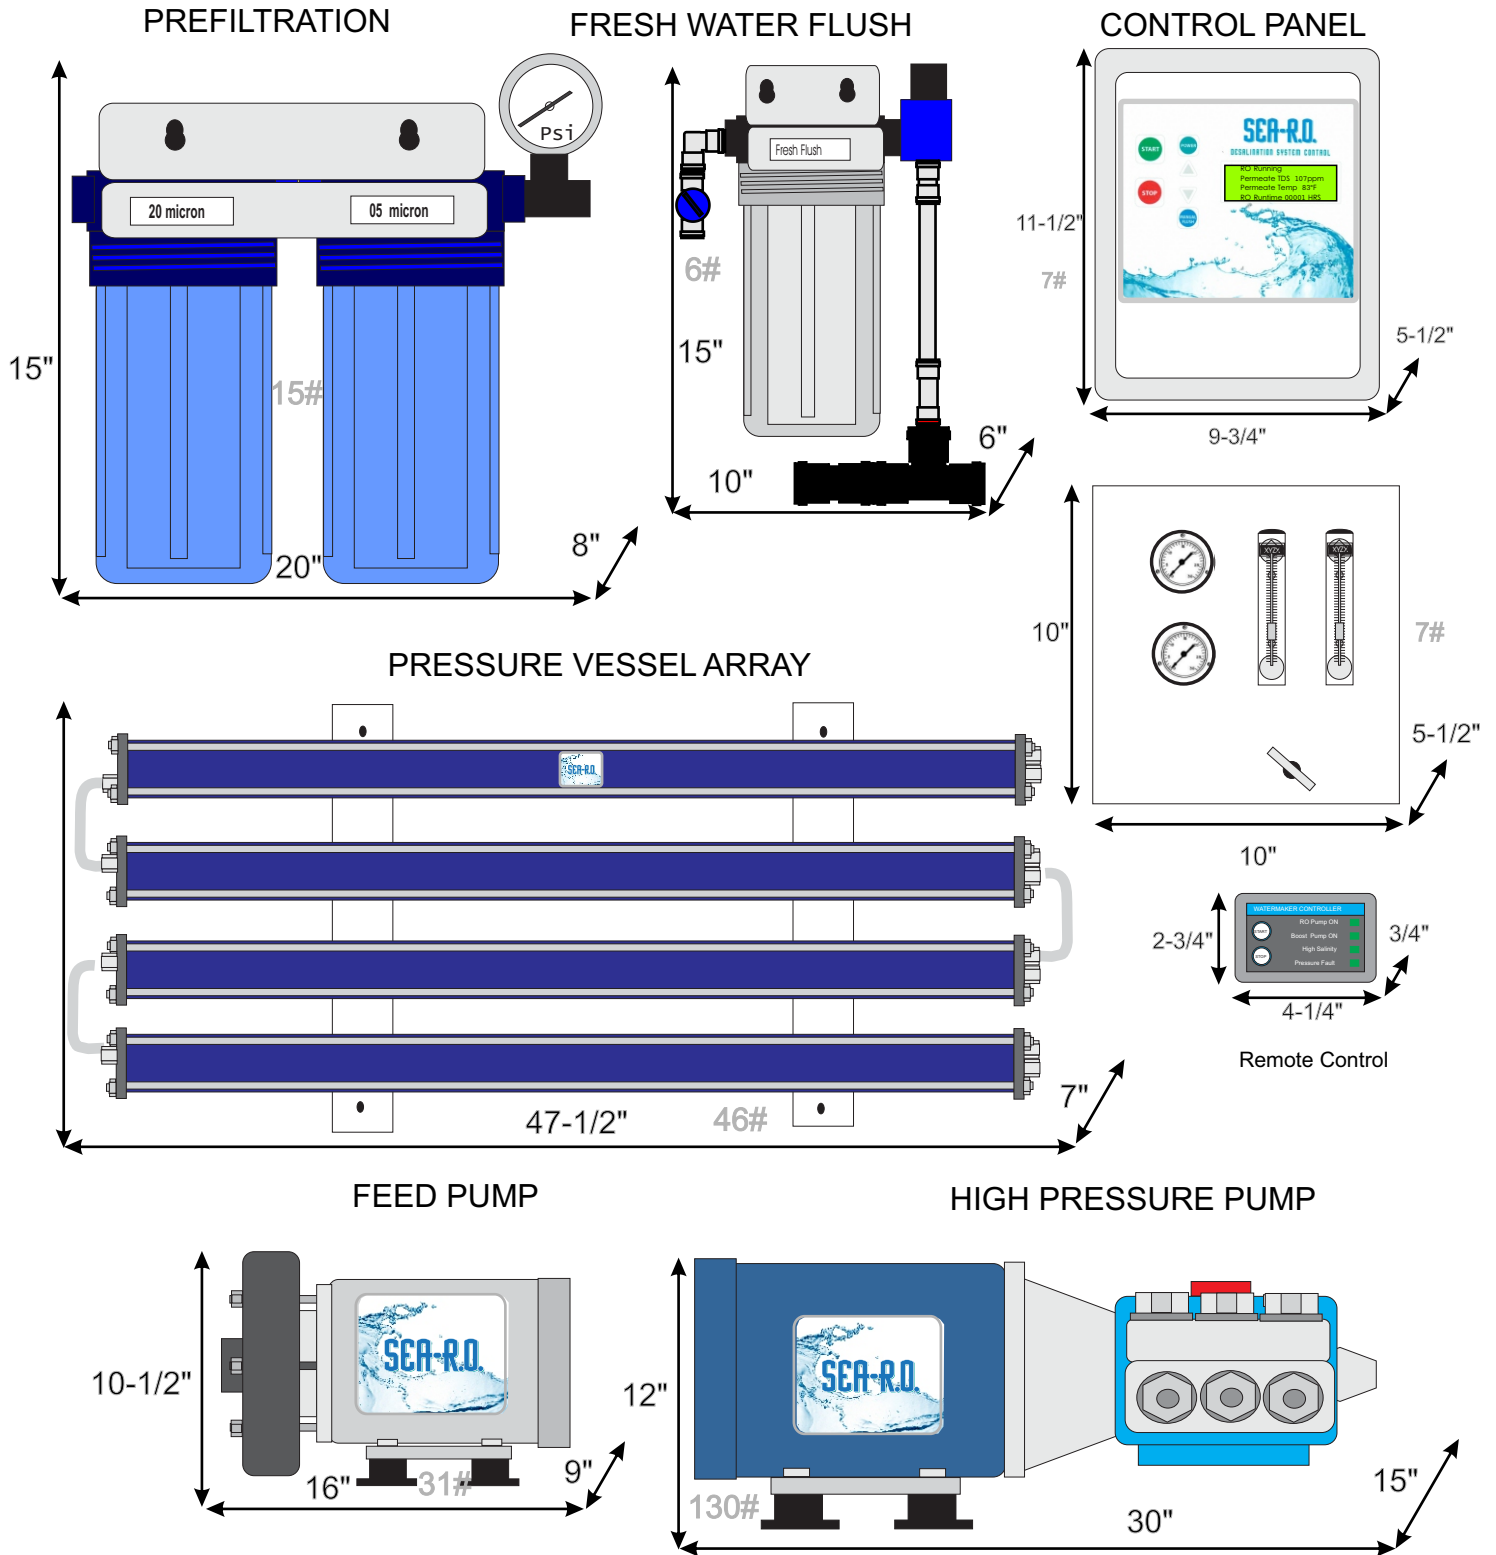

Sea-R.O. Component Dimensions and Weight

Orca OR2000CD Watermaker