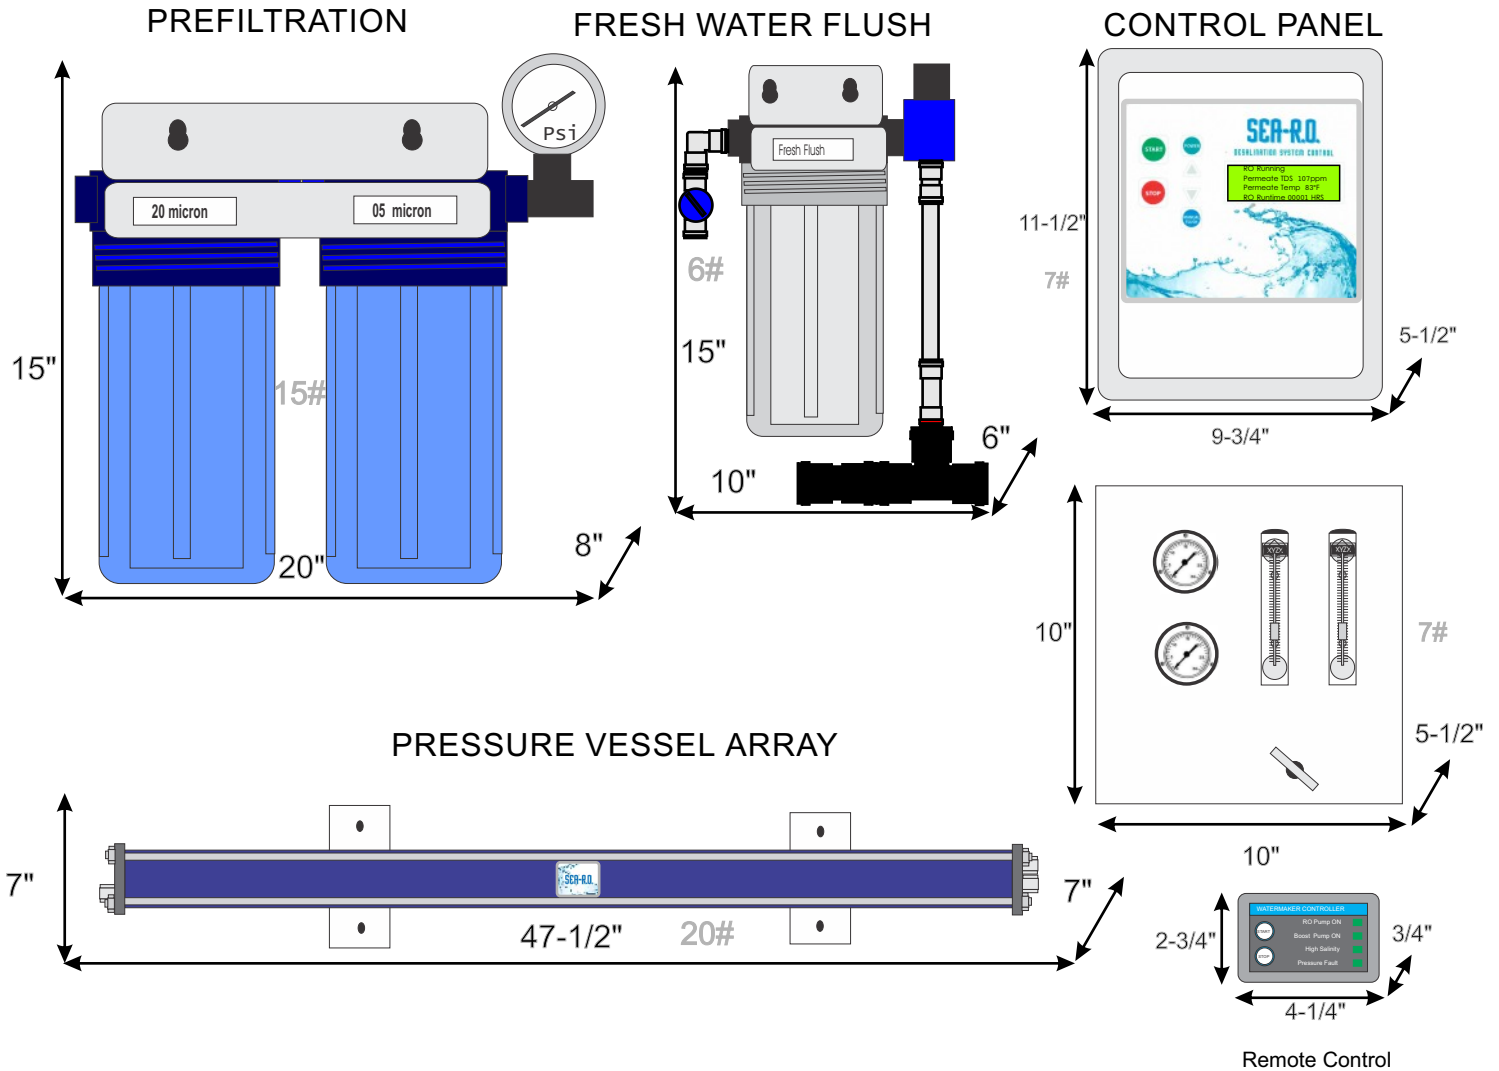

Sea-R.O. Component Dimensions and Weight

Orca OR500CD Watermaker