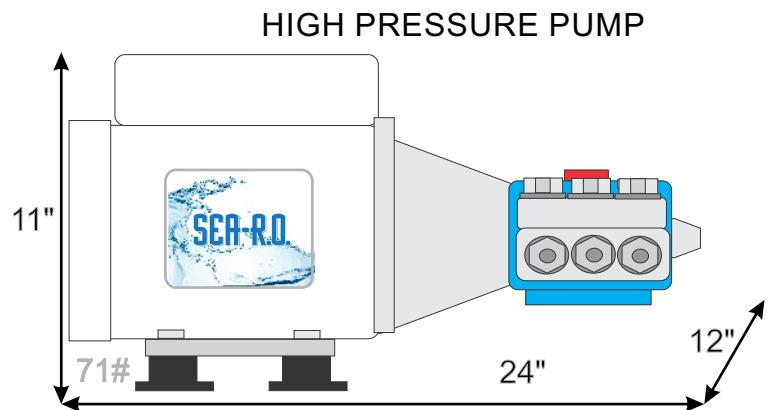

Sea-R.O. Component Dimensions and Weight

Orca OR500CD Watermaker