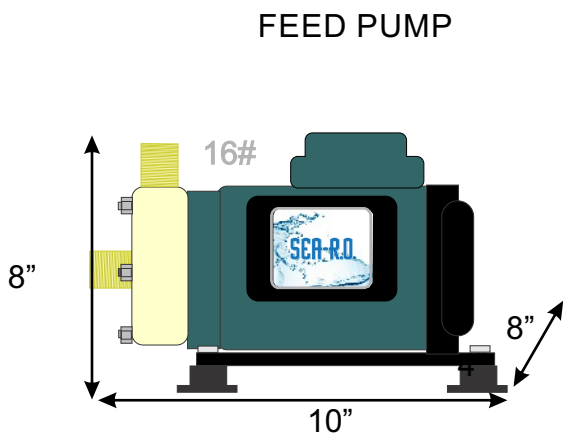

Sea-R.O. Component Dimensions and Weight

Orca OR500CD Watermaker