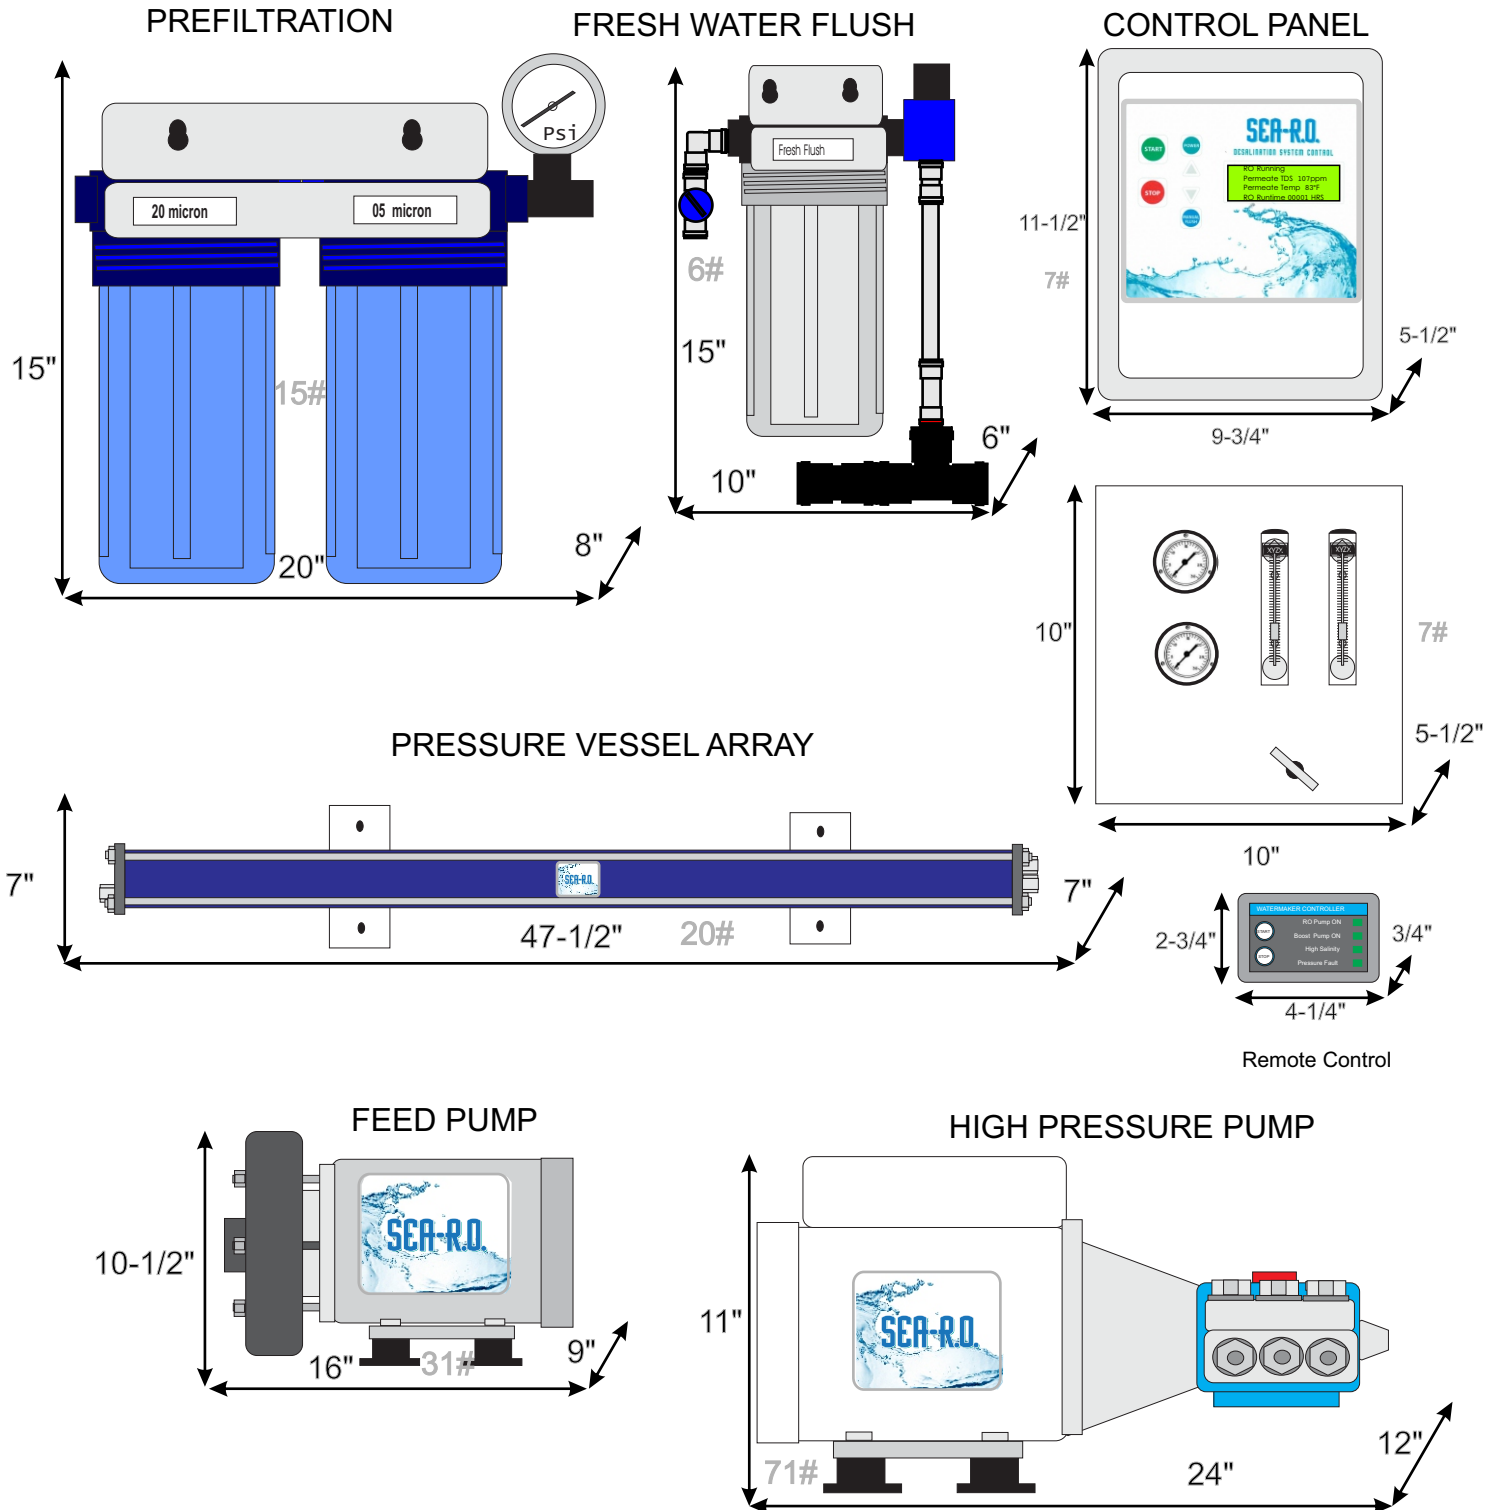

Sea-R.O. Component Dimensions and Weight

Orca OR500CD Watermaker