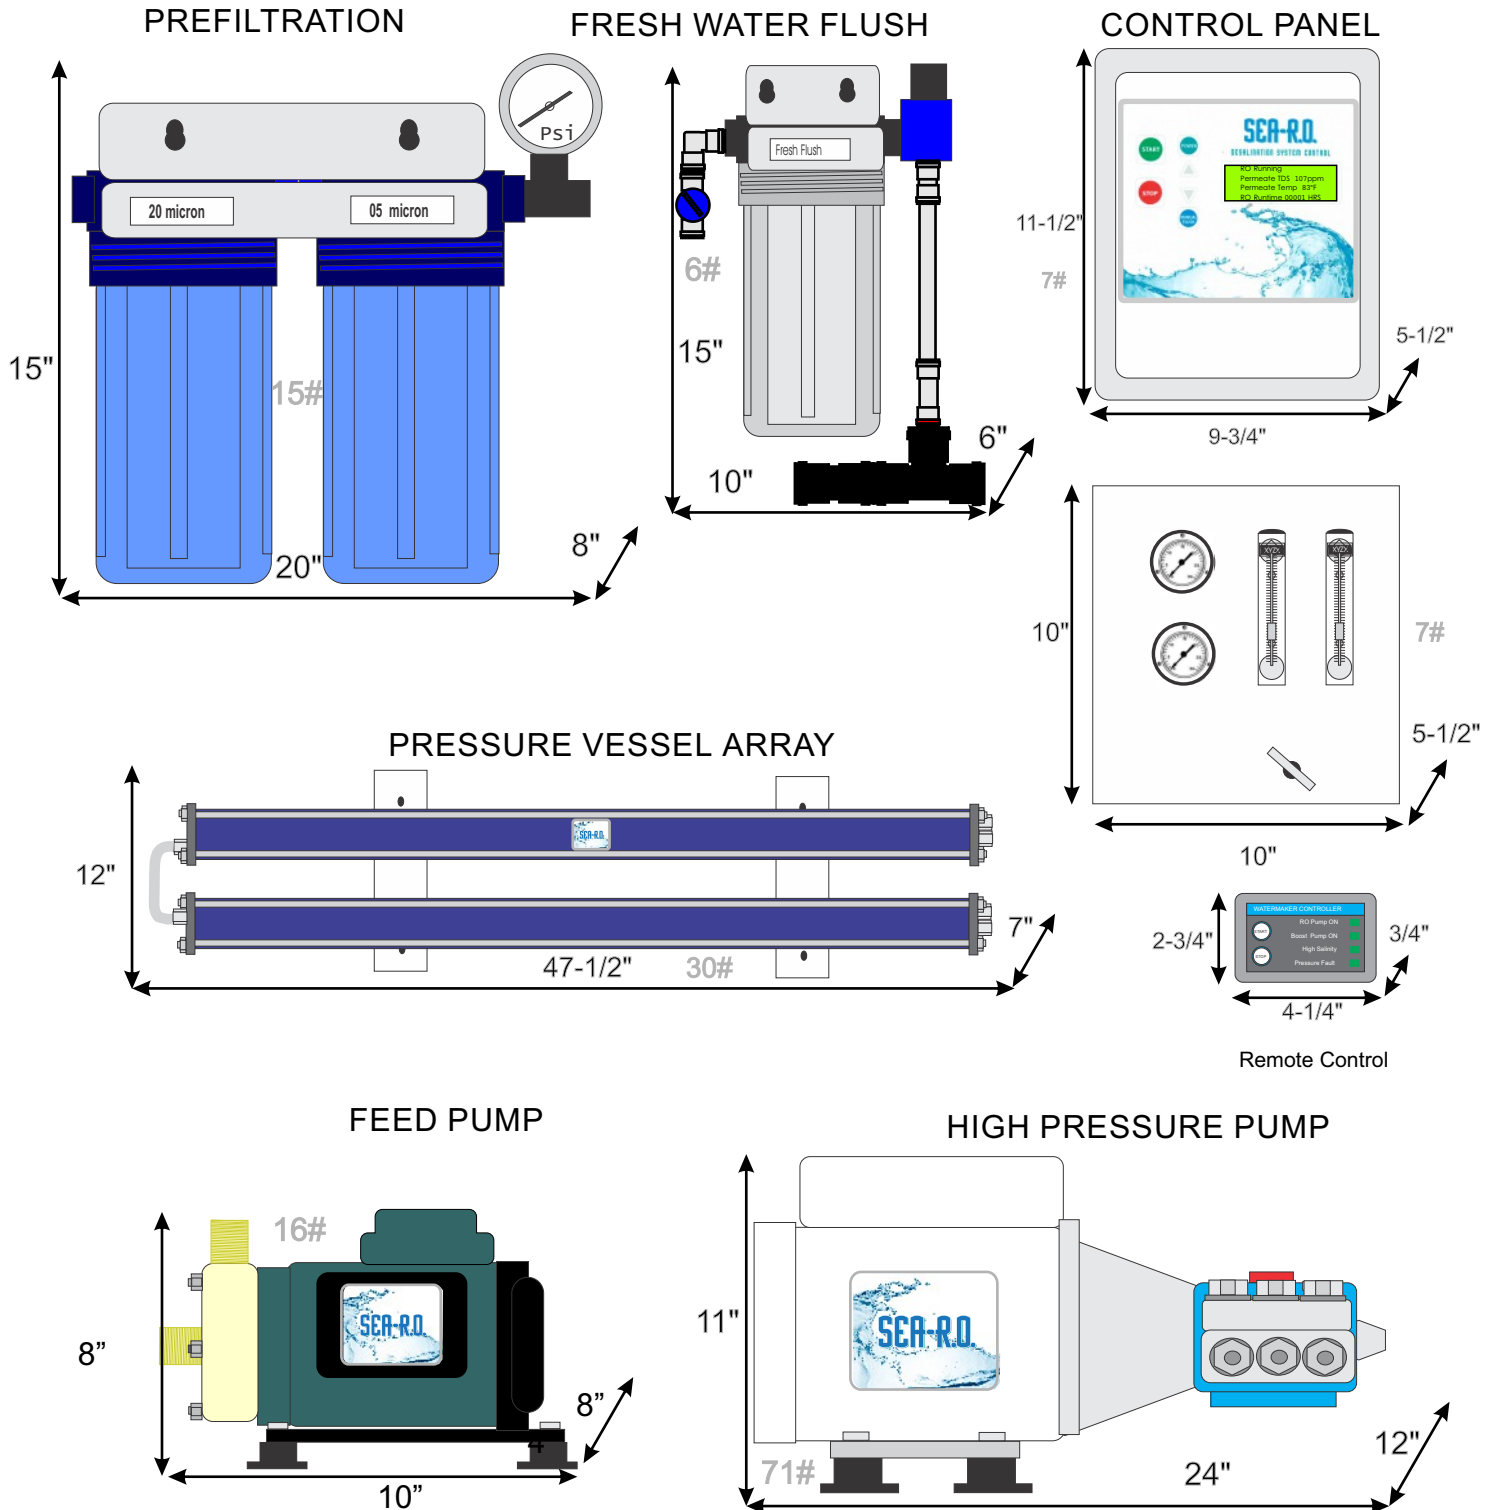

Sea-R.O. Component Dimensions and Weight

Orca OR800CD Watermaker