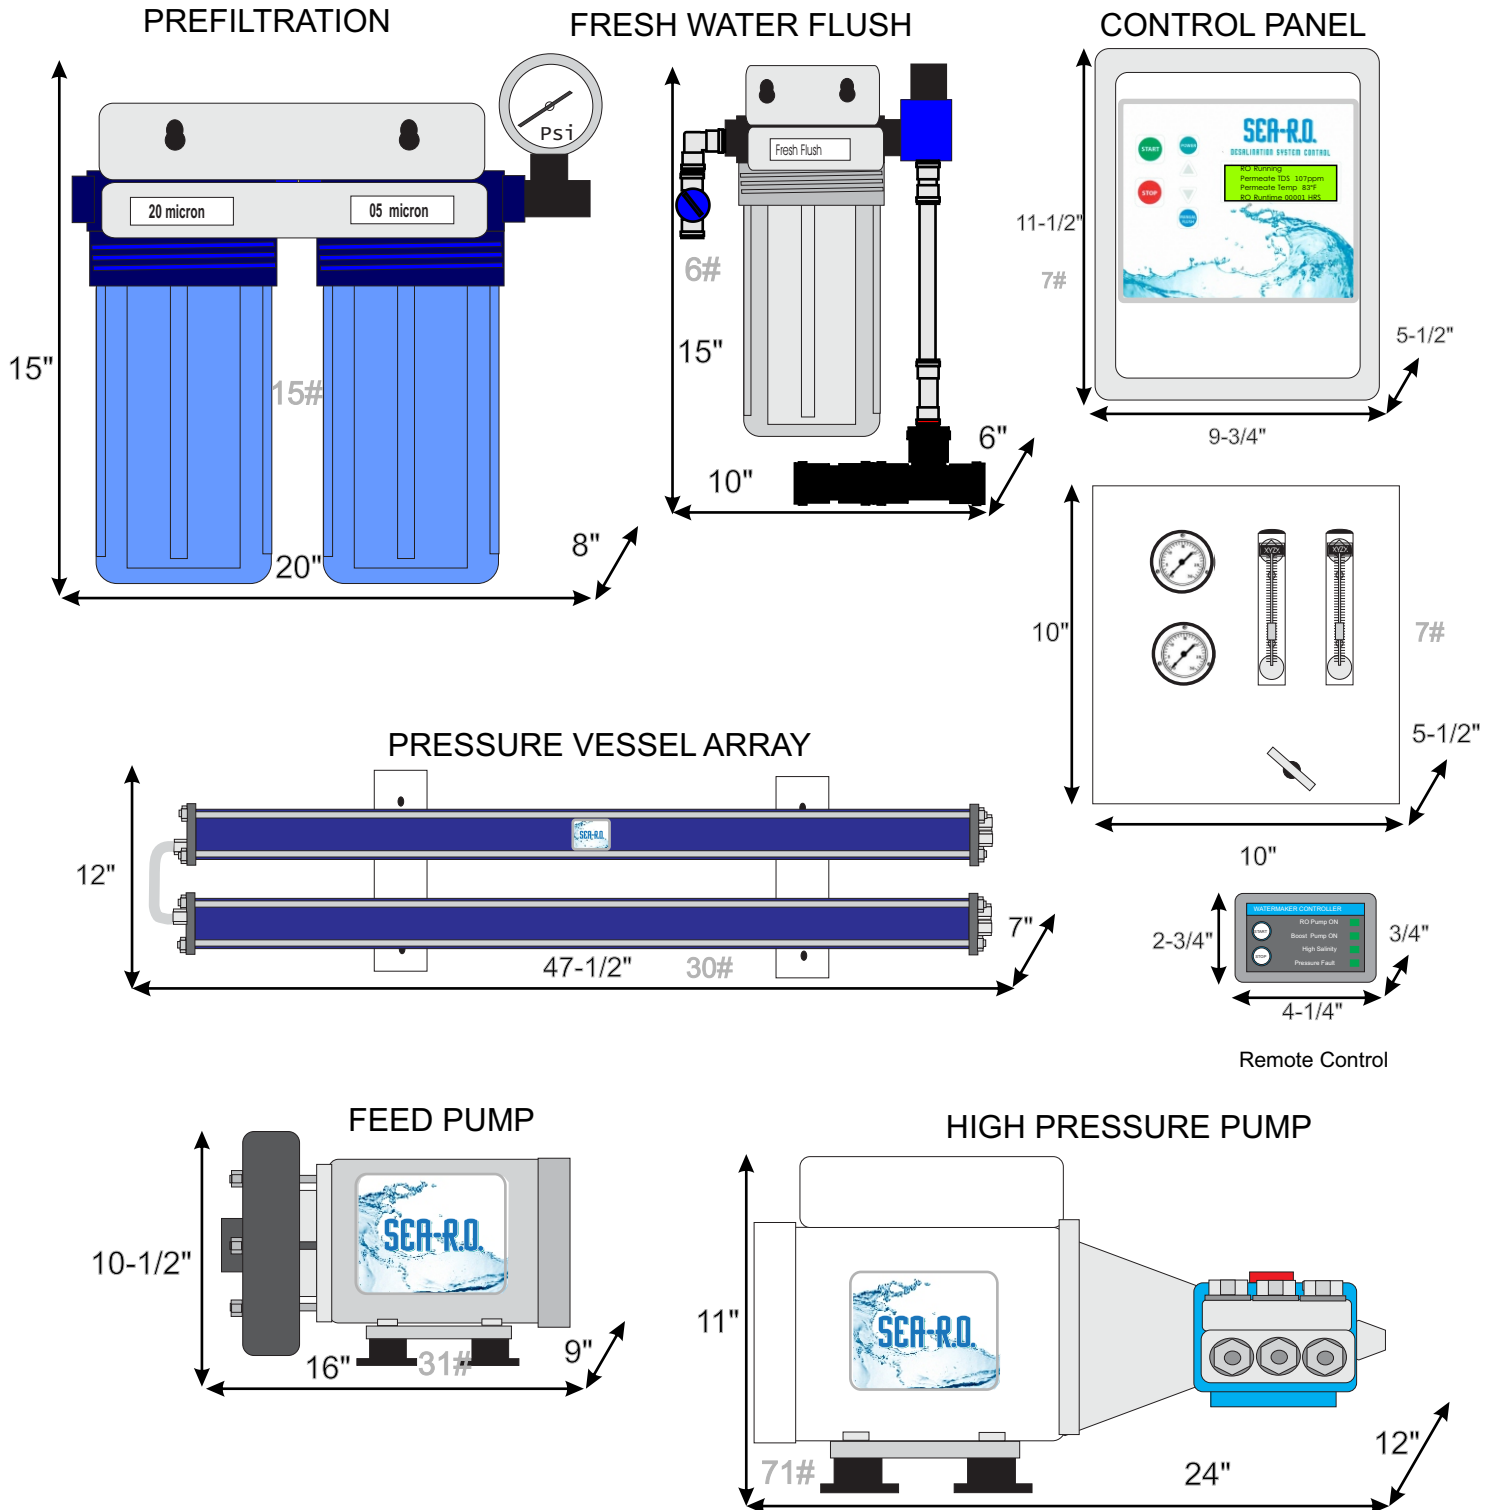

Sea-R.O. Component Dimensions and Weight

Orca OR800CD Watermaker