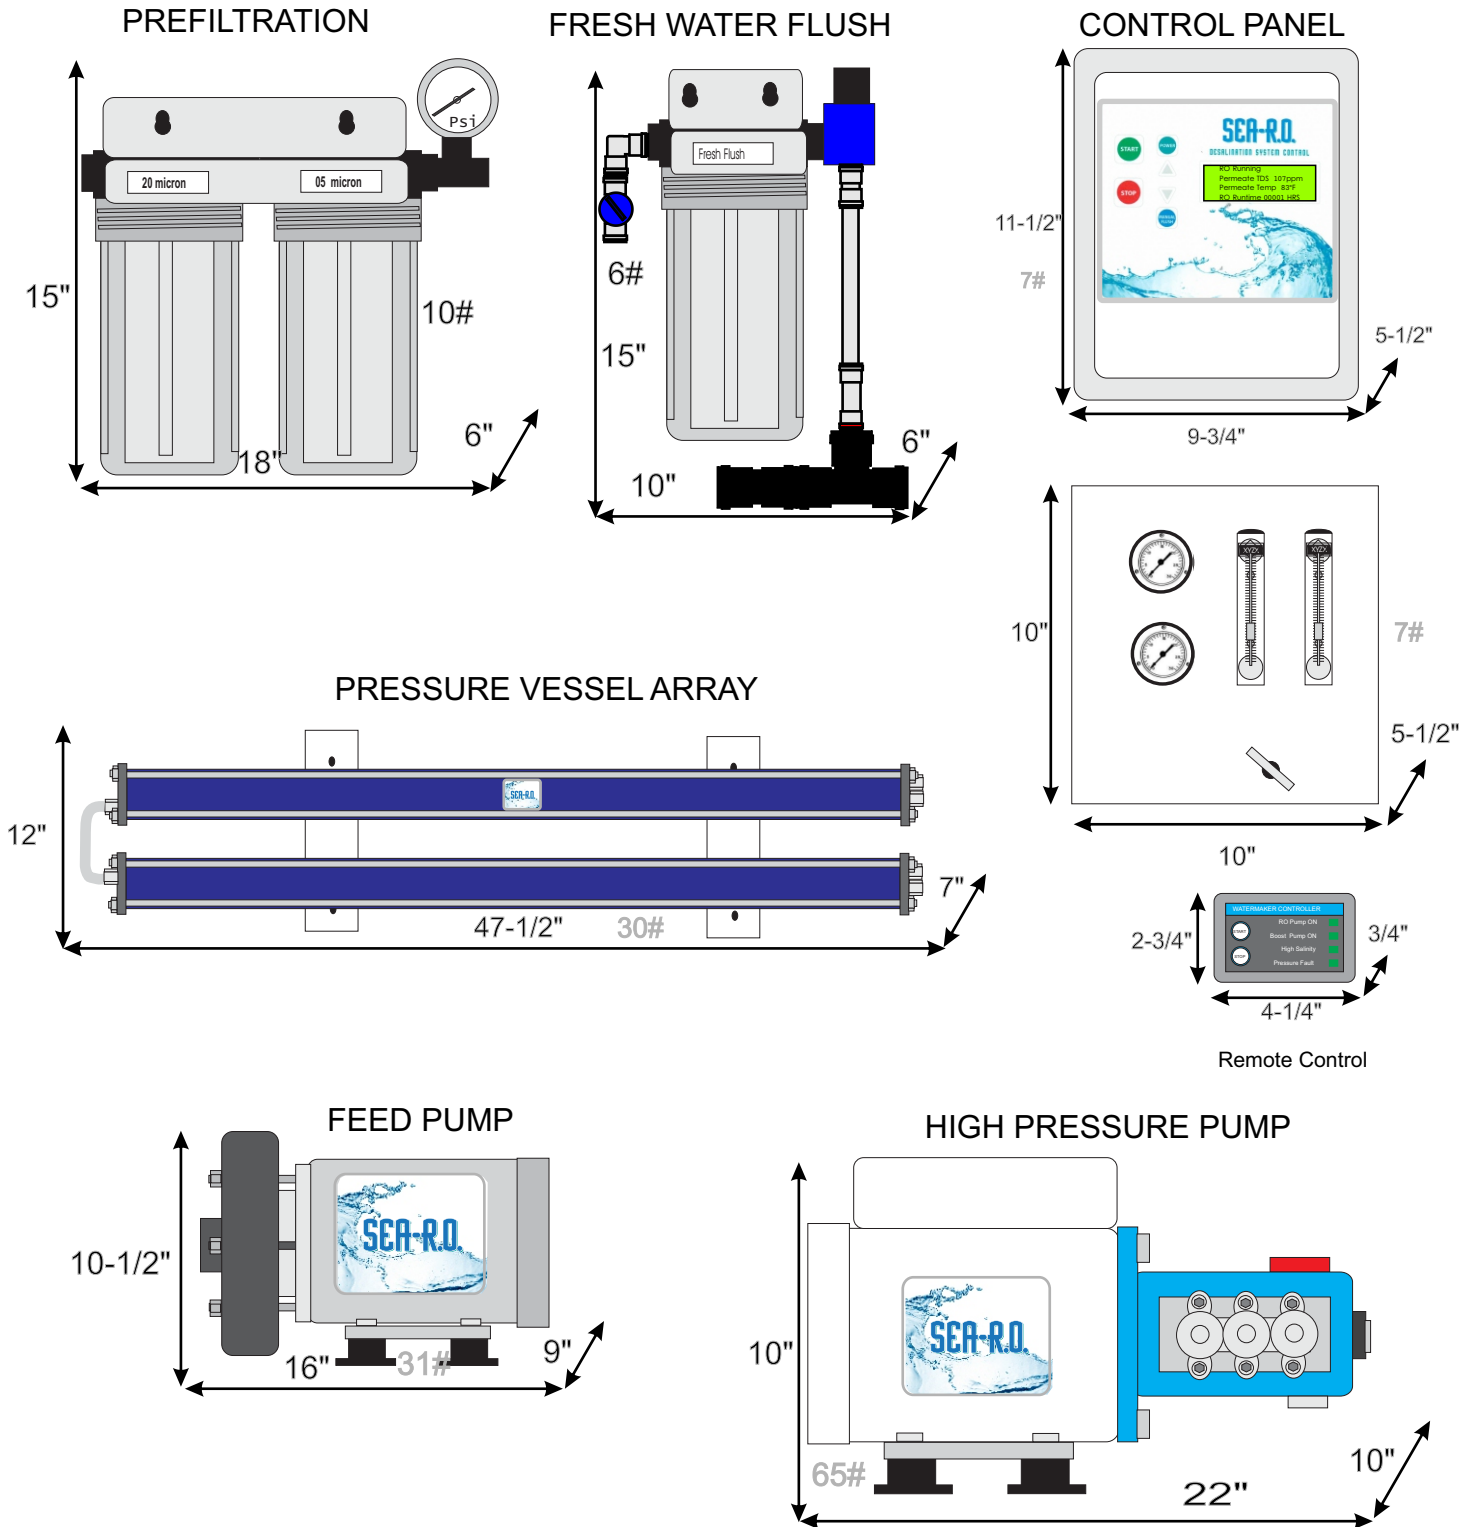

# Sea-R.O. Component Dimensions and Weight

## Sea Horse SH1200 Watermaker