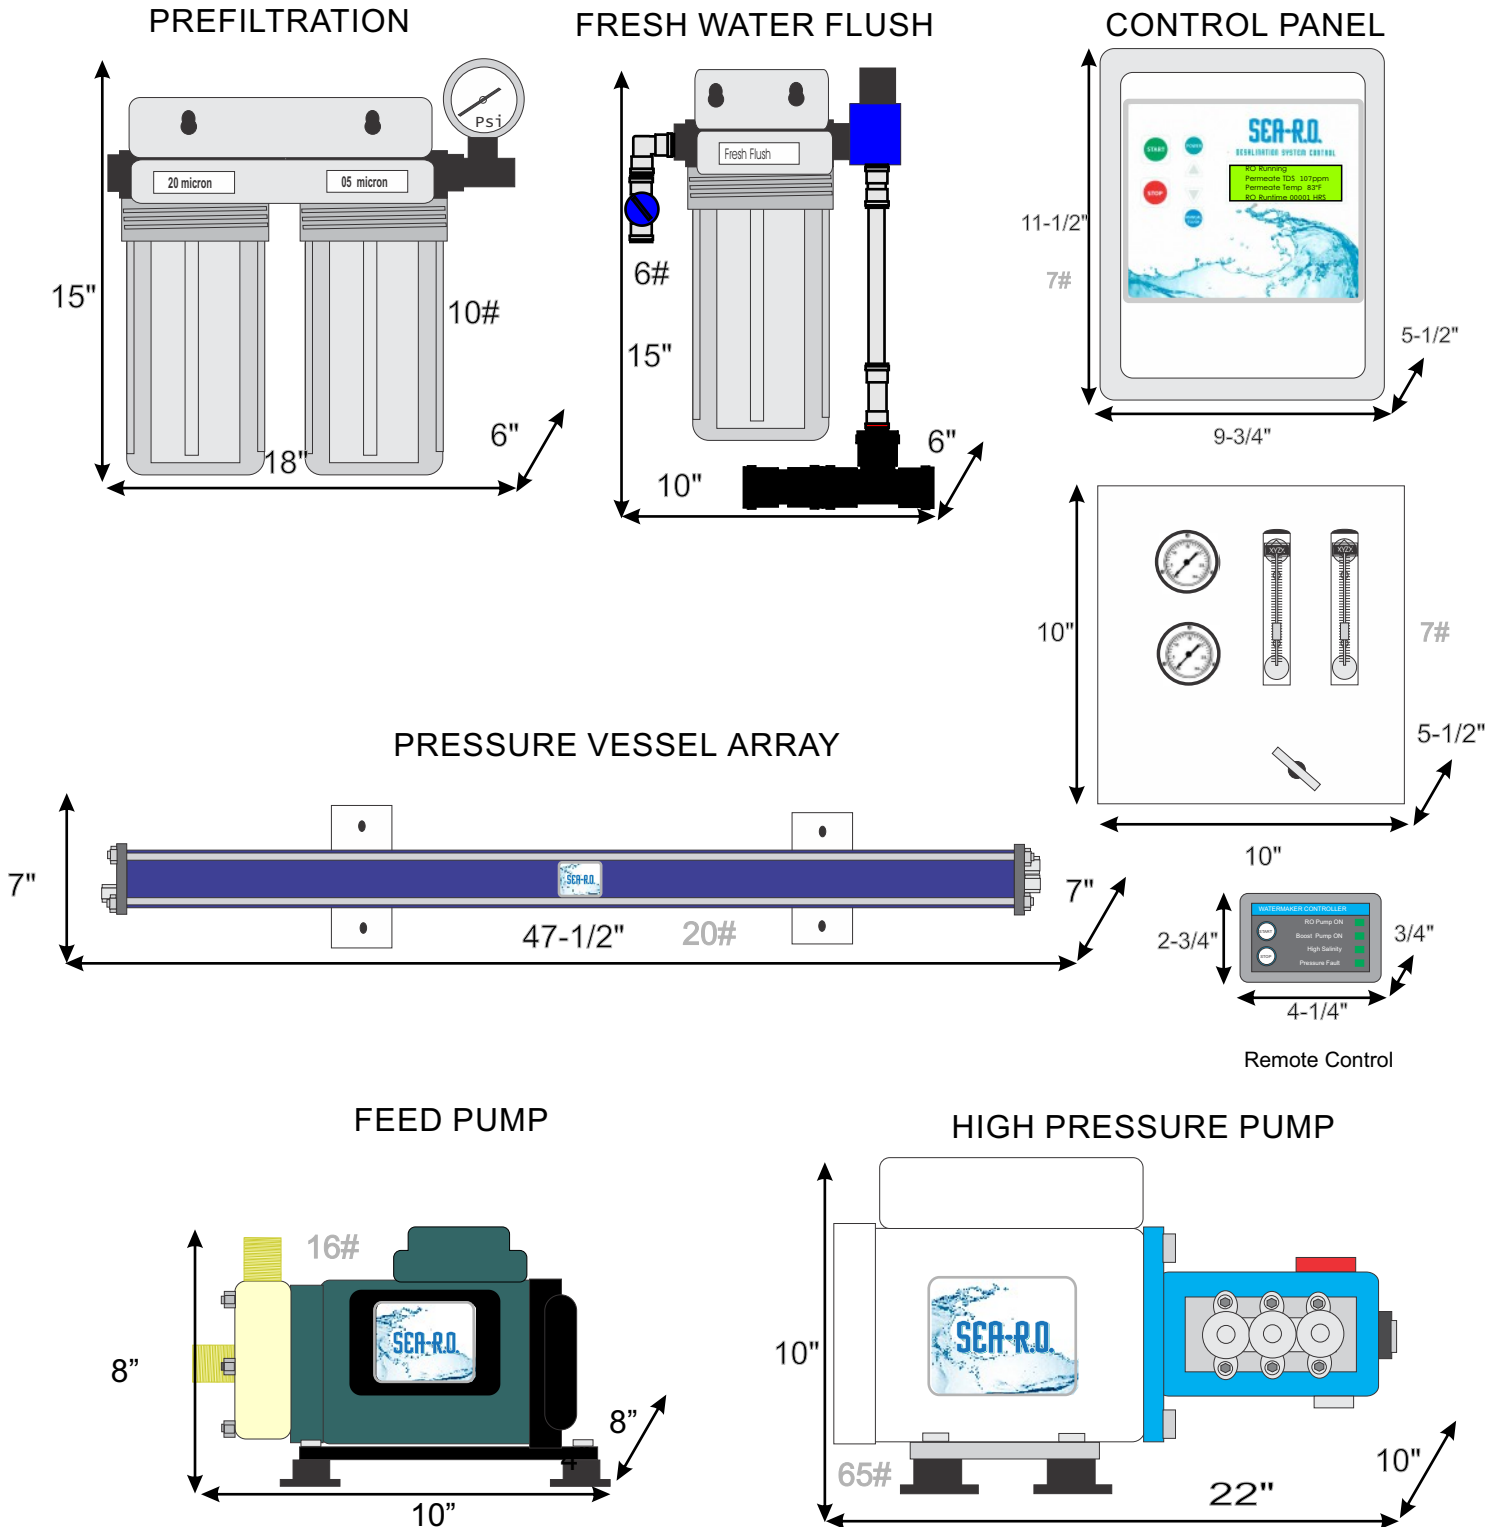

Sea-R.O. Component Dimensions and Weight

Sea Horse SH500 Watermaker