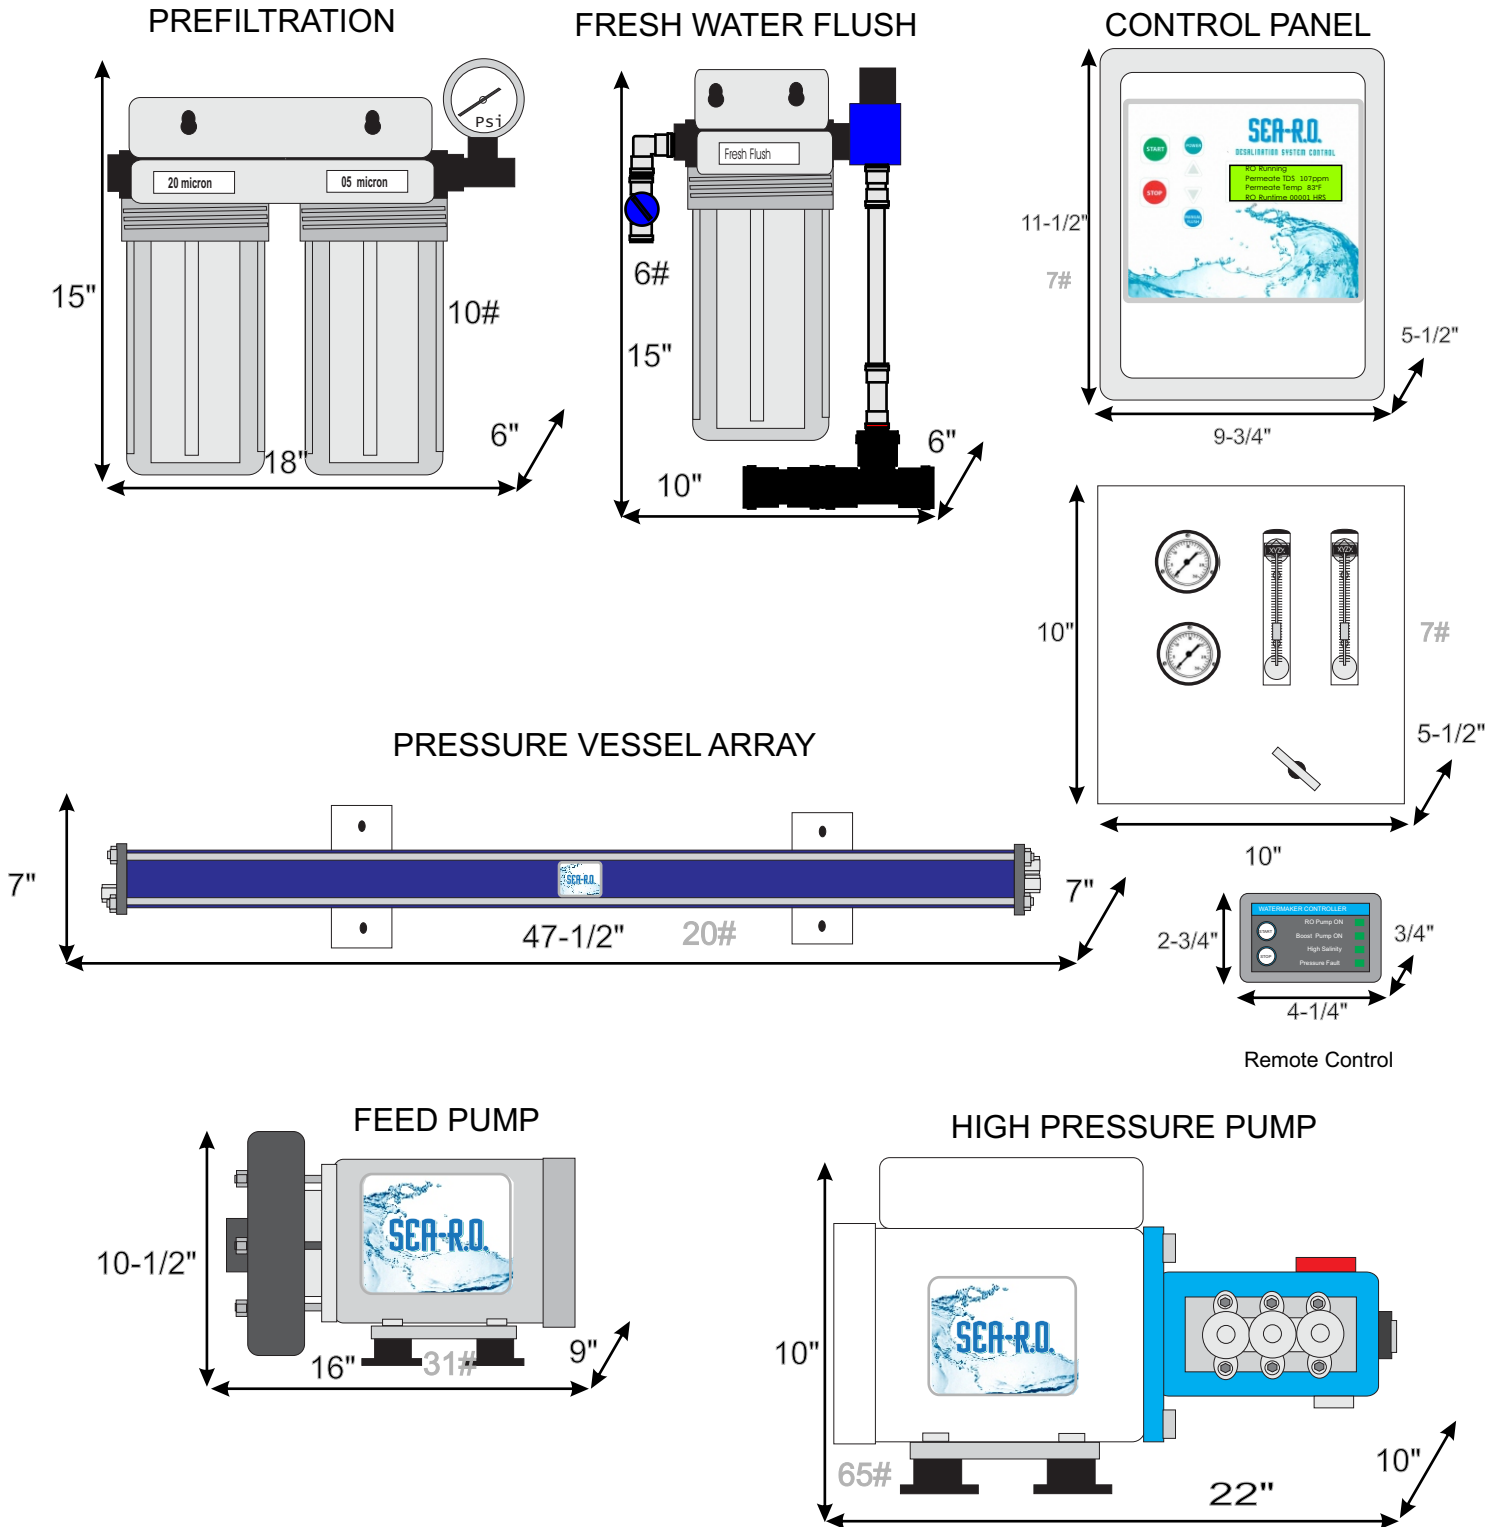

Sea-R.O. Component Dimensions and Weight

Sea Horse SH500 Watermaker