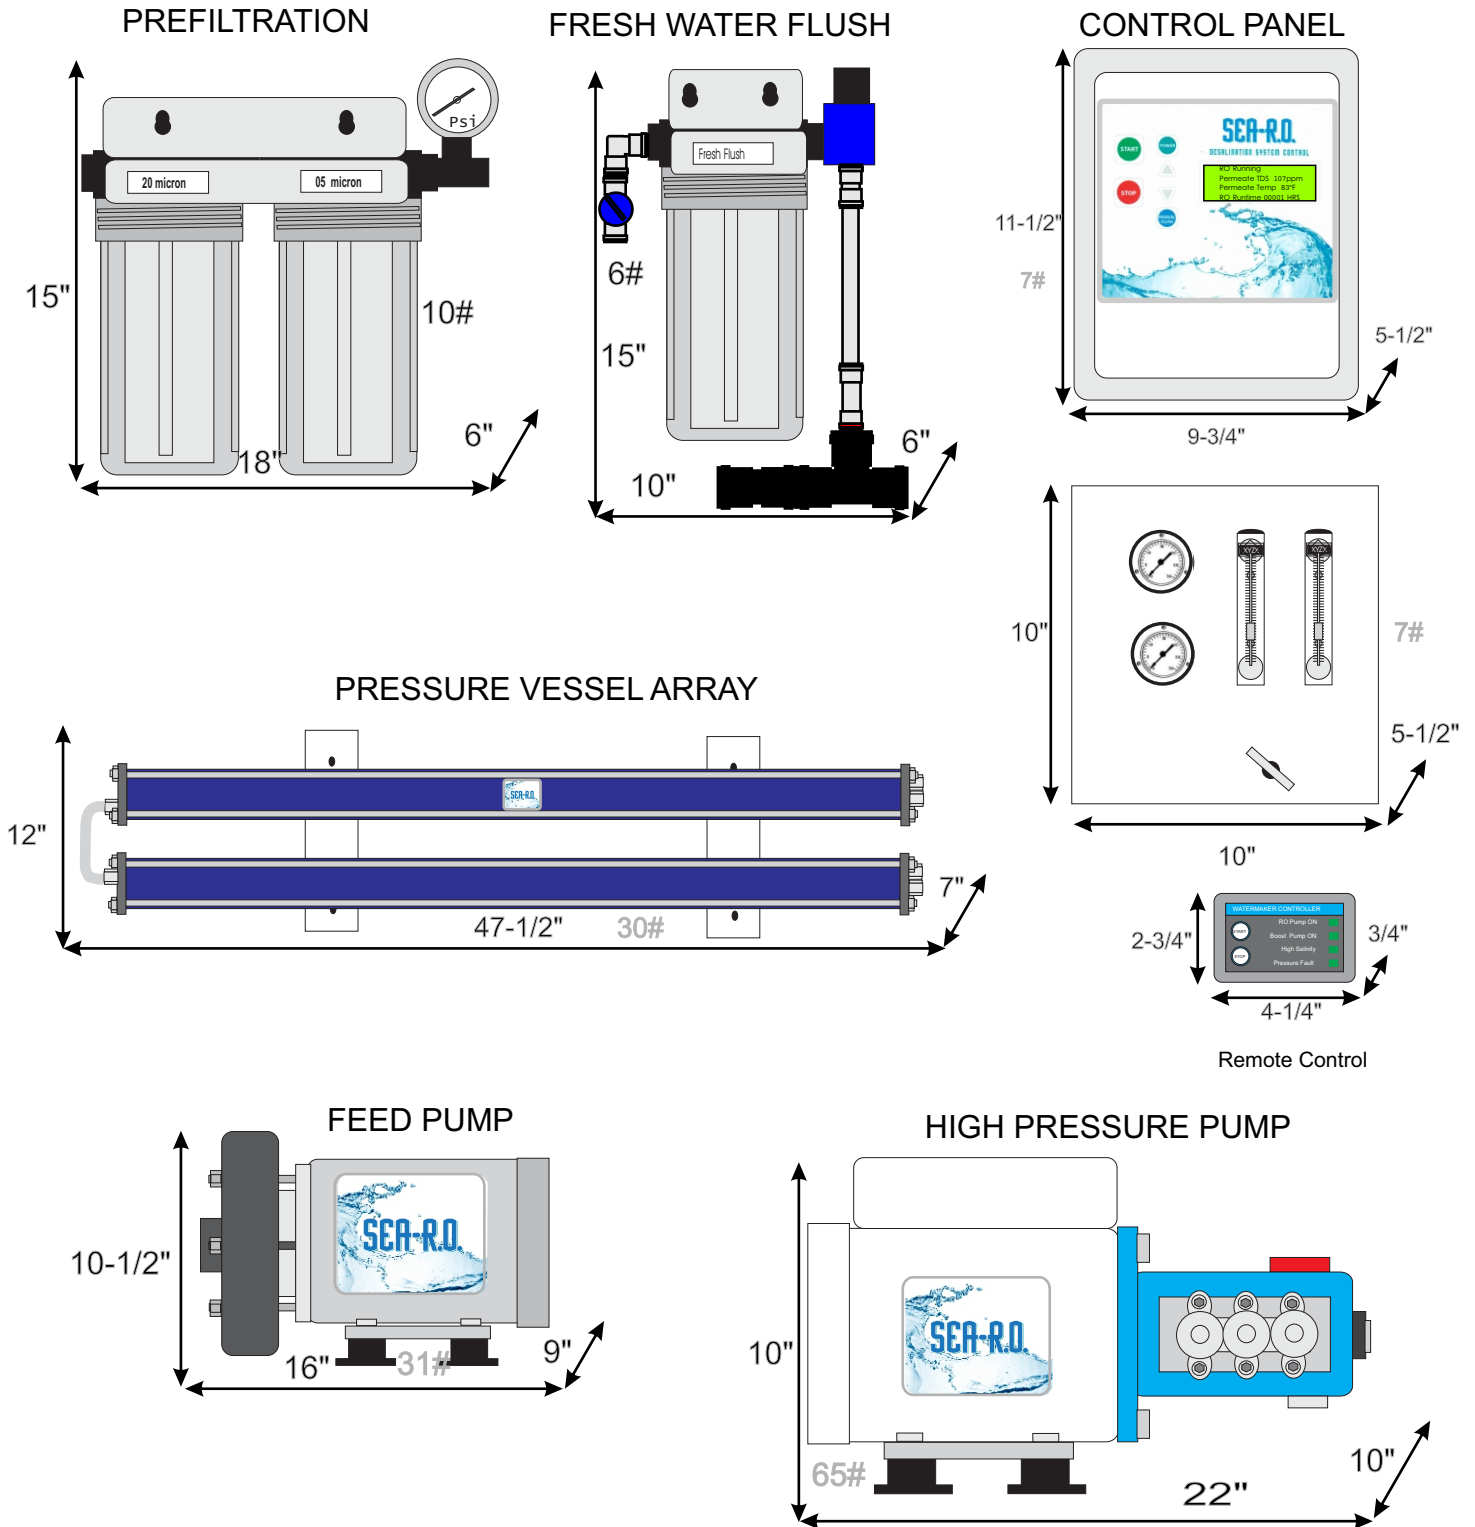

Sea-R.O. Component Dimensions and Weight

Sea Horse SH800 Watermaker